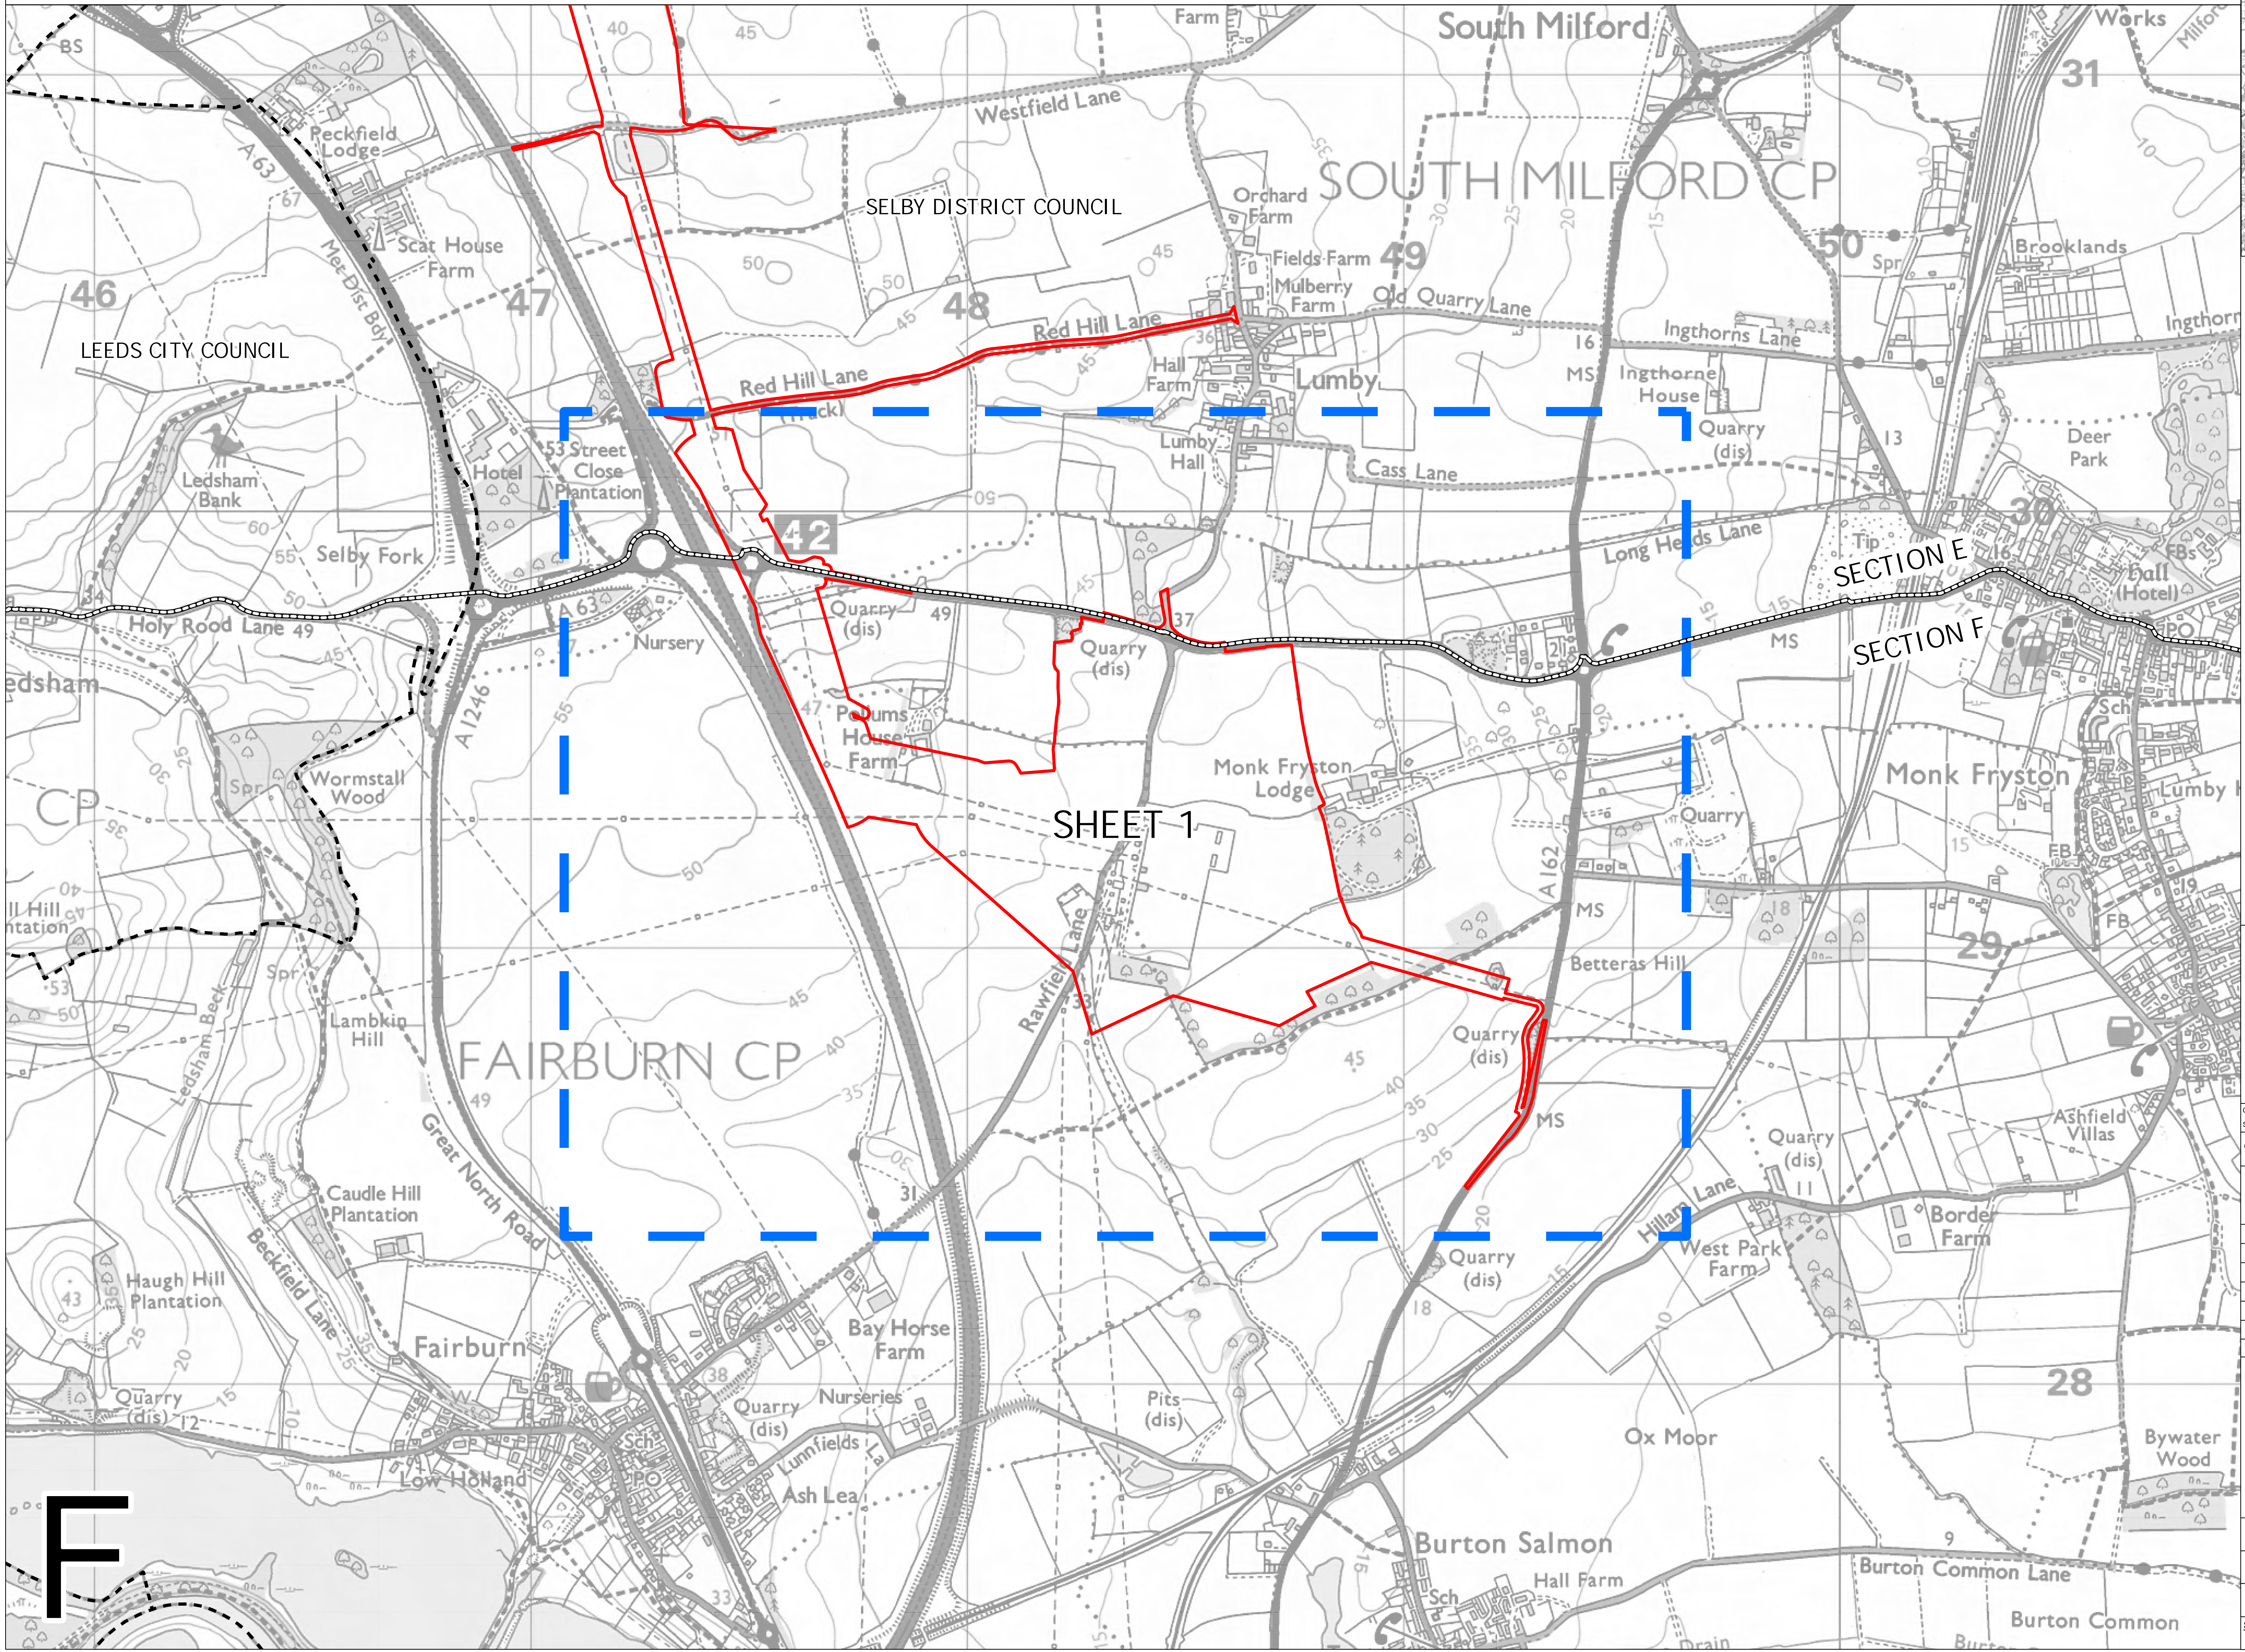

Coordinate System: British National Grid
Sheet X Centroid Coordinate: 429277 Sheet Y Centroid Coordinate: 448418

Issue	Date	Remarks	Drawn	Checked	Approved
A	08/10/2021	FIRST ISSUE	TF	JDH	SF

Title

THE NATIONAL GRID (YORKSHIRE GREEN) ORDER
S.42 CONSULTATION KEY PLAN
SECTION F, SHEET 1 OF 1
MONK FRYSTON SUBSTATION
SELBY DISTRICT COUNCIL

nationalgrid

National Grid Drawing Reference
S42_F/CP/KP/01

Scale	Sheet Size	Sheet	Issue
1:5,000	A0	SHEET 1 OF 1	A