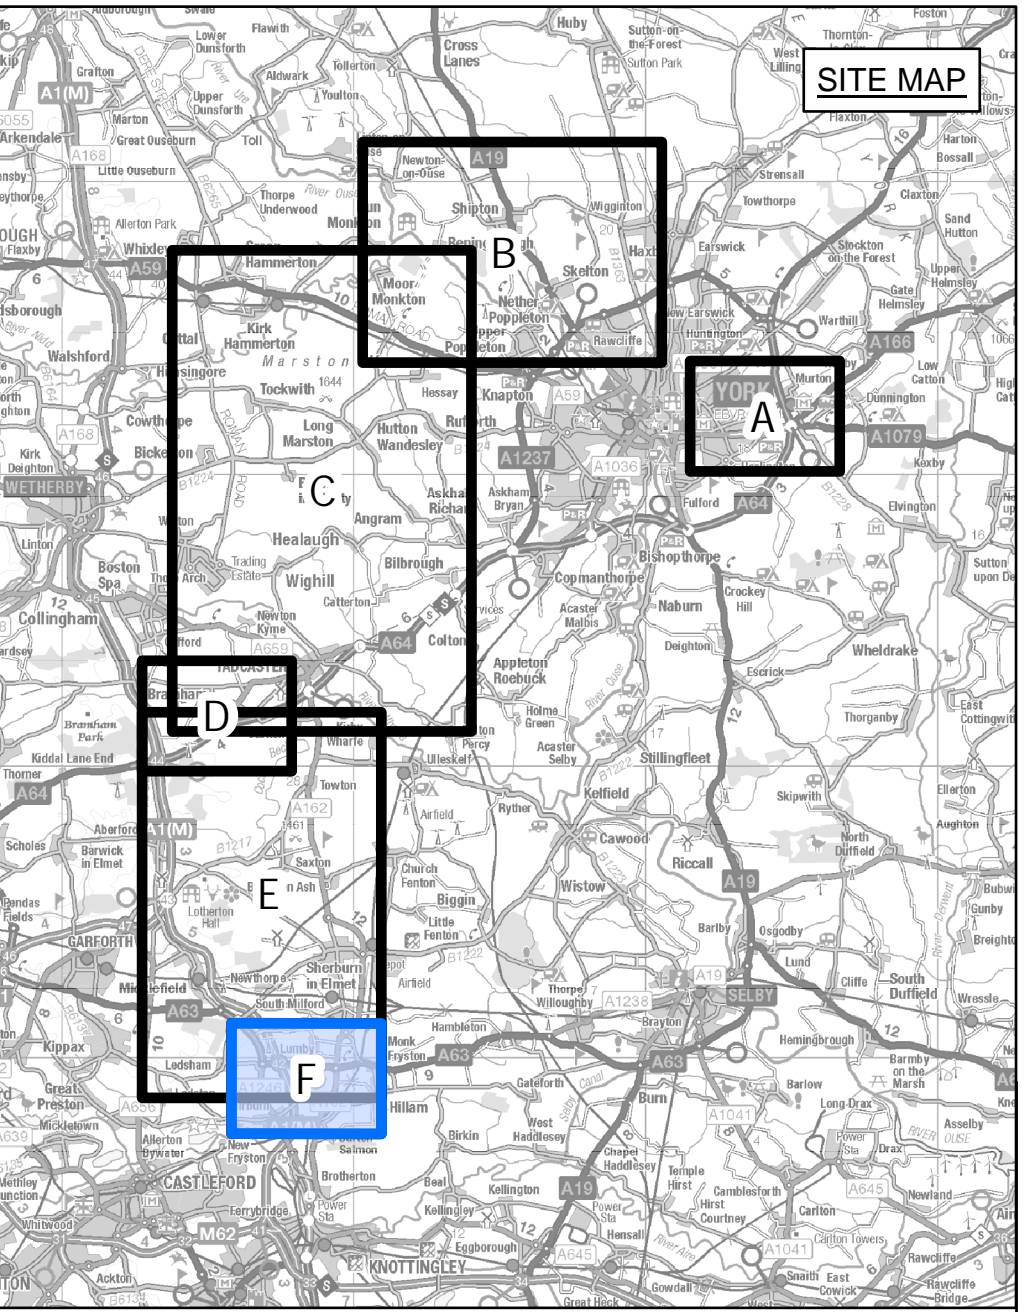

THE NATIONAL GRID (YORKSHIRE GREEN) ORDER
S.42 CONSULTATION KEY PLAN
SECTION F, SHEET 1 OF 1
MONK FRYSTON SUBSTATION
SELBY DISTRICT COUNCIL

1. **LEGEND**
2. --- LOCAL AUTHORITY BOUNDARY
   - - - SECTION BOUNDARY
   - ▭ INDICATIVE DRAFT ORDER LIMITS
   - --- SHEET INDEX