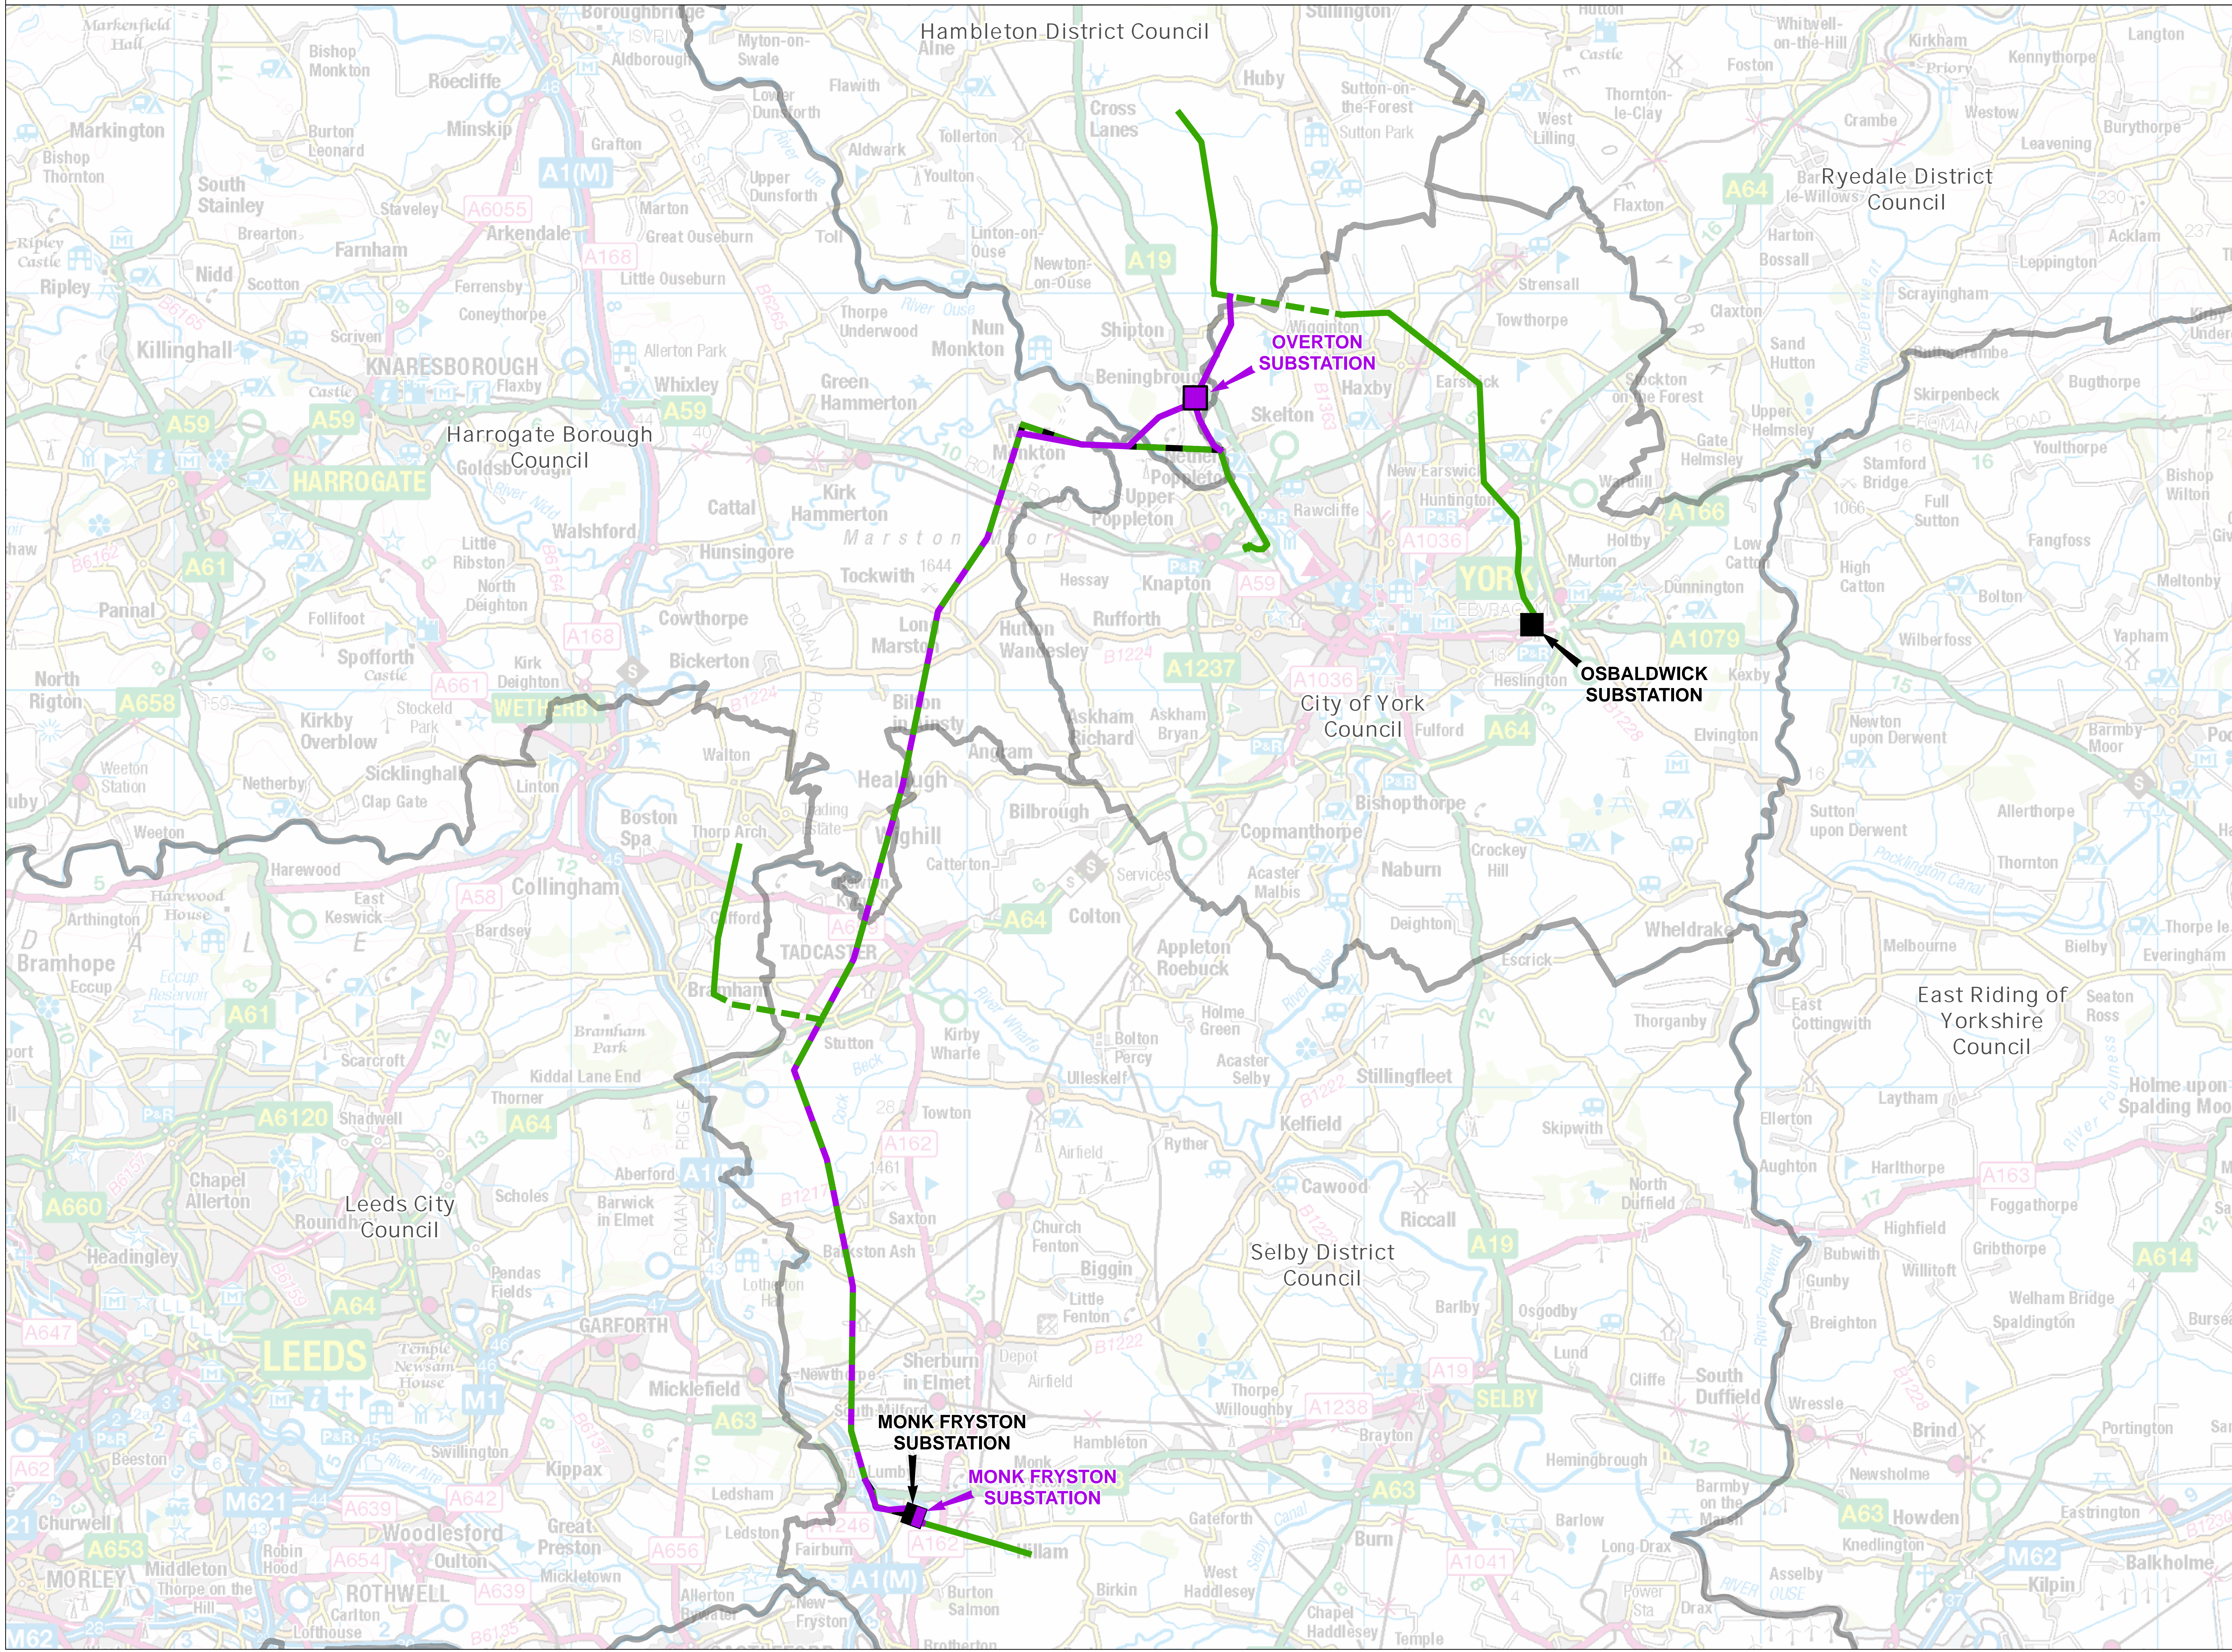

THE NATIONAL GRID (YORKSHIRE GREEN) ORDER
OVERALL LOCATION PLAN
CITY OF YORK COUNCIL, LEEDS CITY COUNCIL,
HARROGATE BOROUGH COUNCIL, HAMBLETON DISTRICT COUNCIL AND SELBY DISTRICT COUNCIL

SITE MAP

1. **LEGEND**
2. LOCAL AUTHORITY BOUNDARY
   - EXISTING OVERHEAD LINE
   - EXISTING OVERHEAD LINE TO BE MODIFIED
   - EXISTING OVERHEAD LINE TO BE REPLACED
   - EXISTING OVERHEAD LINE TO BE DISMANTLED
   - PROPOSED OVERHEAD LINE
   - EXISTING SUBSTATION
   - PROPOSED SUBSTATION

Coordinate System: British National Grid
Sheet X Centroid Coordinate: 446548 Sheet Y Centroid Coordinate: 453026

Issue	Date	Remarks	Drawn	Checked	Approved
A	08/10/2021	FIRST ISSUE	TF	JDH	SF

THE NATIONAL GRID (YORKSHIRE GREEN) ORDER
OVERALL LOCATION PLAN
CITY OF YORK COUNCIL, LEEDS CITY COUNCIL,
HARROGATE BOROUGH COUNCIL,
HAMBLETON DISTRICT COUNCIL AND
SELBY DISTRICT COUNCIL

nationalgrid

National Grid Drawing Reference: S42_OLP/KP/01

Scale	Sheet Size	Sheet	Issue
1:55,000	A0	SHEET 1 OF 1	A