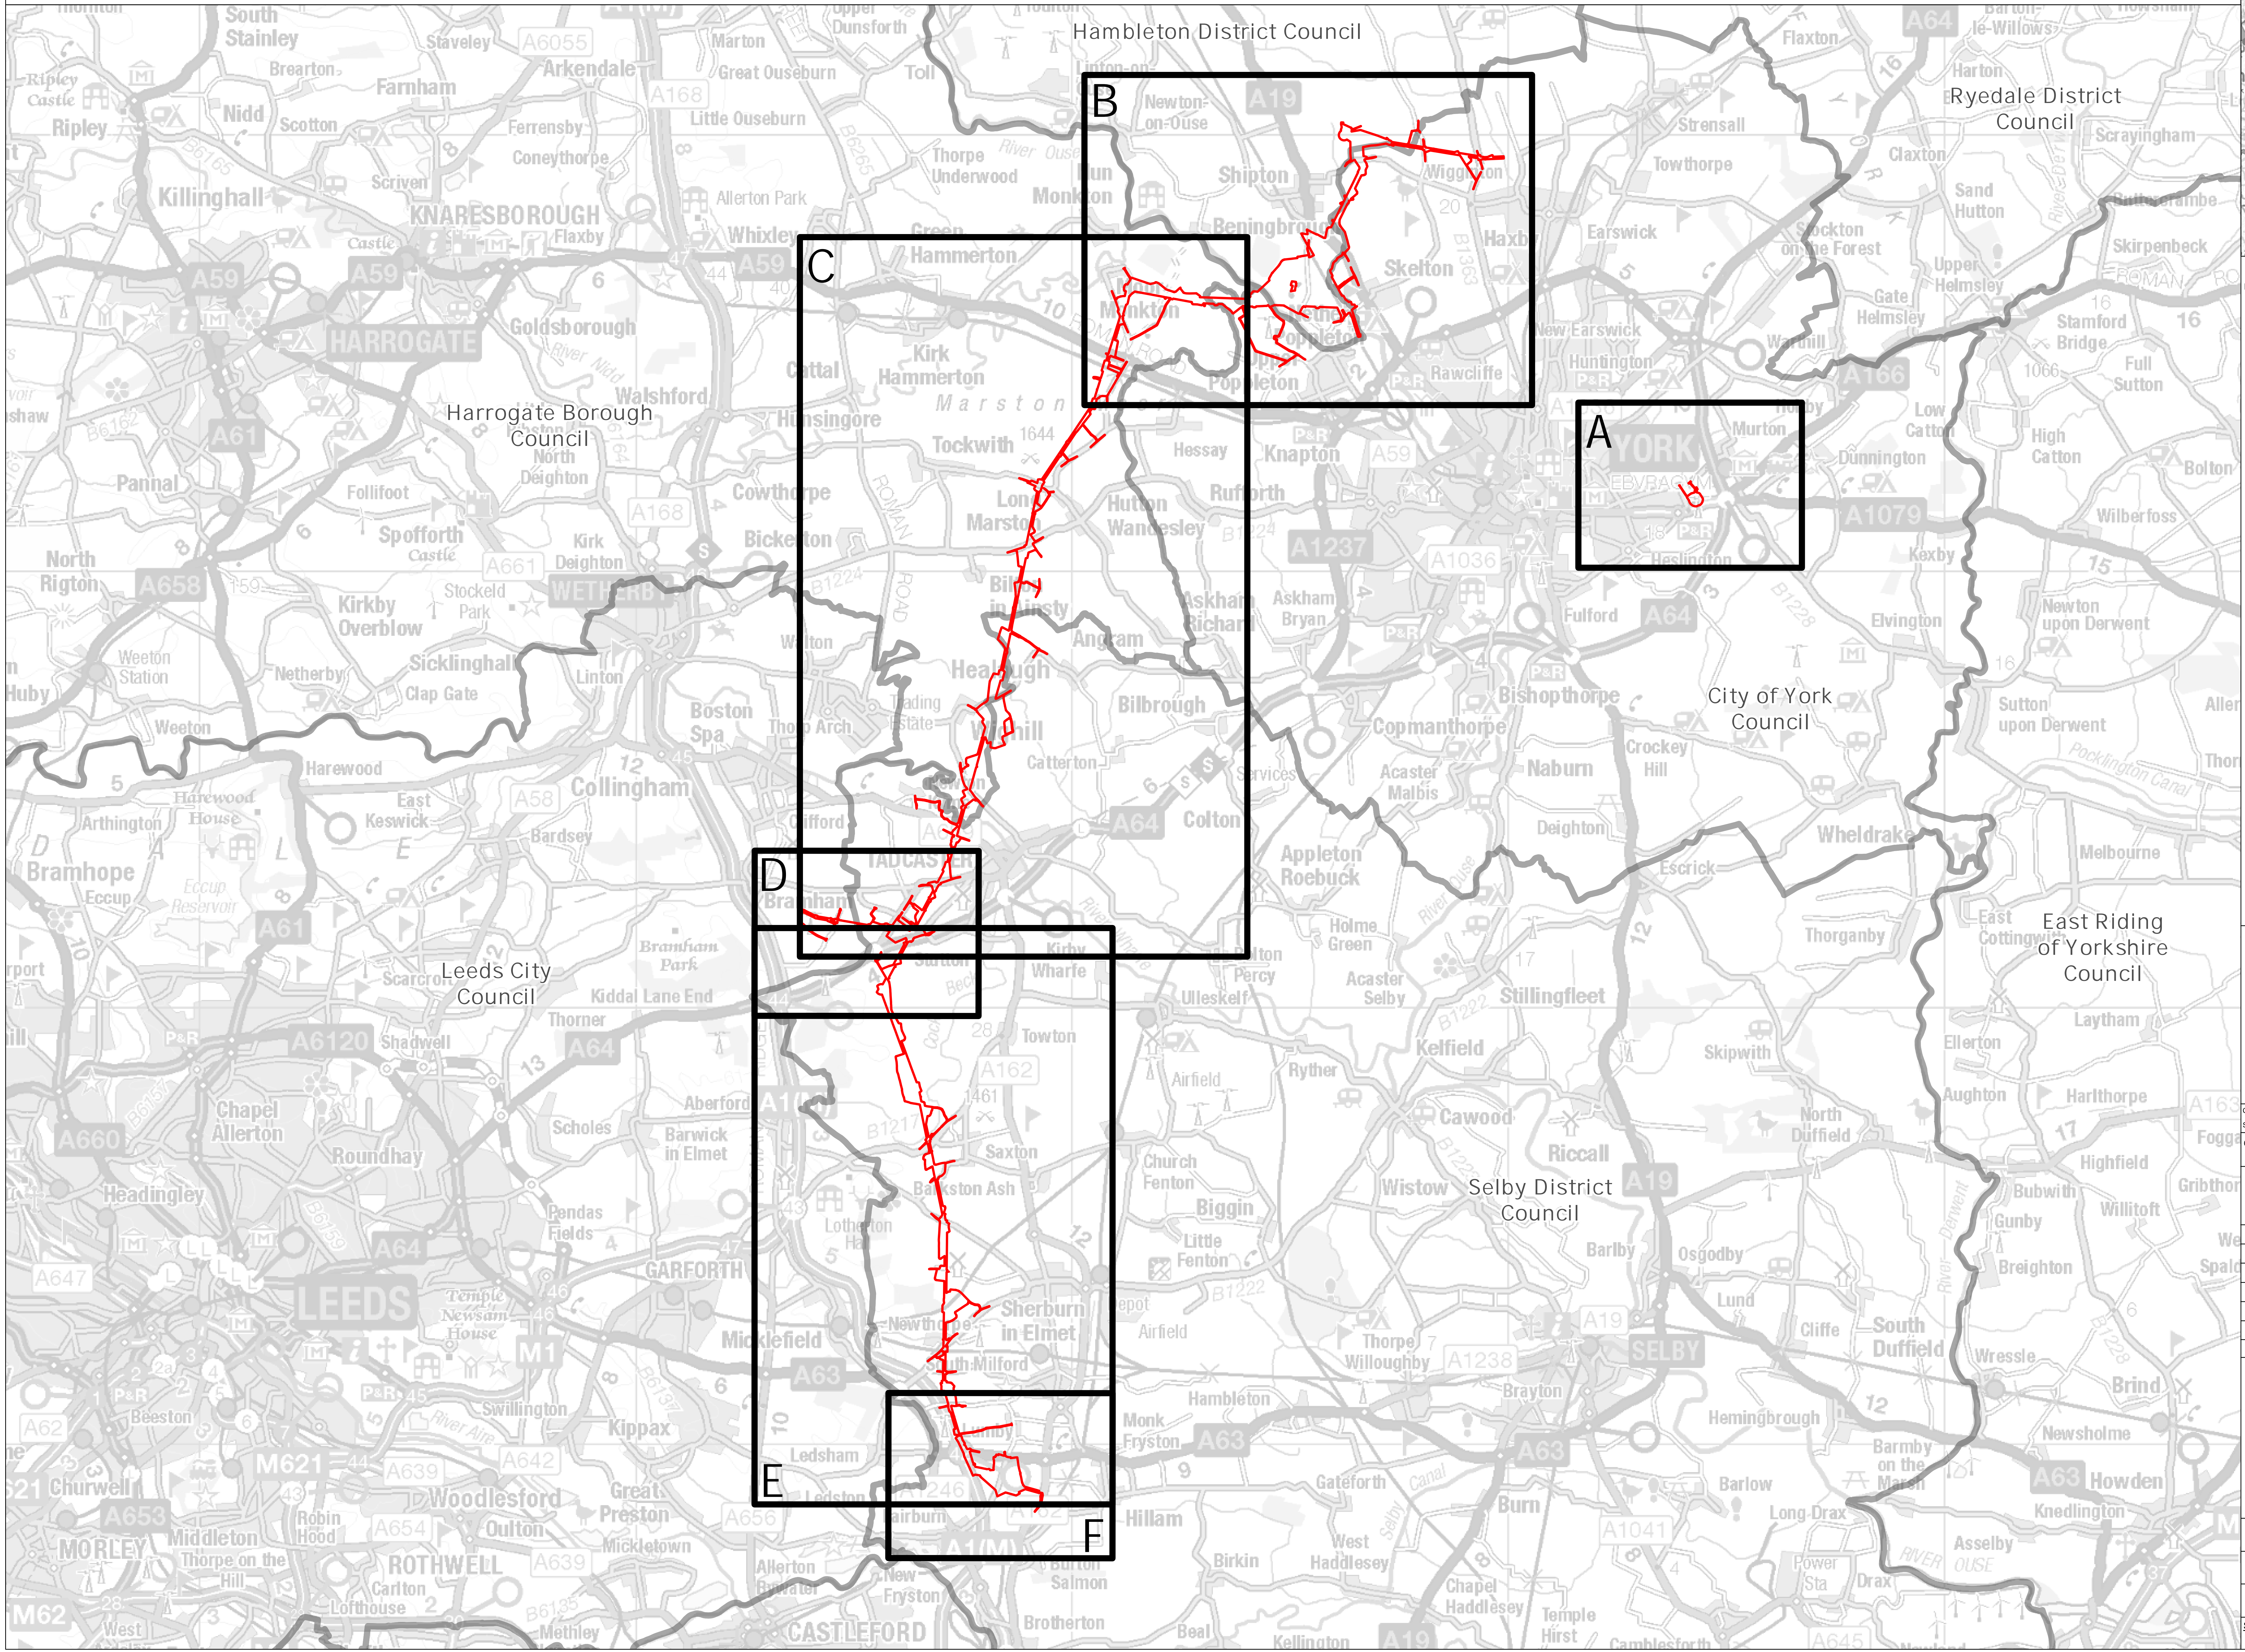

THE NATIONAL GRID (YORKSHIRE GREEN) ORDER
 MASTER KEY TO SECTION IDENTIFICATION PLAN
 CITY OF YORK COUNCIL, LEEDS CITY COUNCIL,
 HARROGATE BOROUGH COUNCIL, HAMBLETON DISTRICT COUNCIL AND SELBY DISTRICT COUNCIL

LEGEND

- LOCAL AUTHORITY BOUNDARY
- INDICATIVE DRAFT ORDER LIMITS
- SECTION INDEX

Notes

This drawing is scaled at paper size A0, therefore any prints taken at smaller sizes will affect accuracy of the measurement units and should not be scaled against.

Ryedale District Council, Hambleton District Council, Selby District Council and Harrogate Borough Council are located within North Yorkshire County Council.

Coordinate System: British National Grid
 Sheet X Centroid Coordinate: 444306 Sheet Y Centroid Coordinate: 451133

0 1 2 3 4 5 Kilometers

BACKGROUND MAPPING INFORMATION HAS BEEN REPRODUCED FROM THE ORDNANCE SURVEY BY PERMISSION OF ORDNANCE SURVEY OF THE CONTROLLER OF HER MAJESTY'S STATIONERY OFFICE. CROWN COPYRIGHT ORDNANCE SURVEY ©. BLUESKY INTERNATIONAL LTD ©. NATIONAL GRID ELECTRICITY - 100024241.