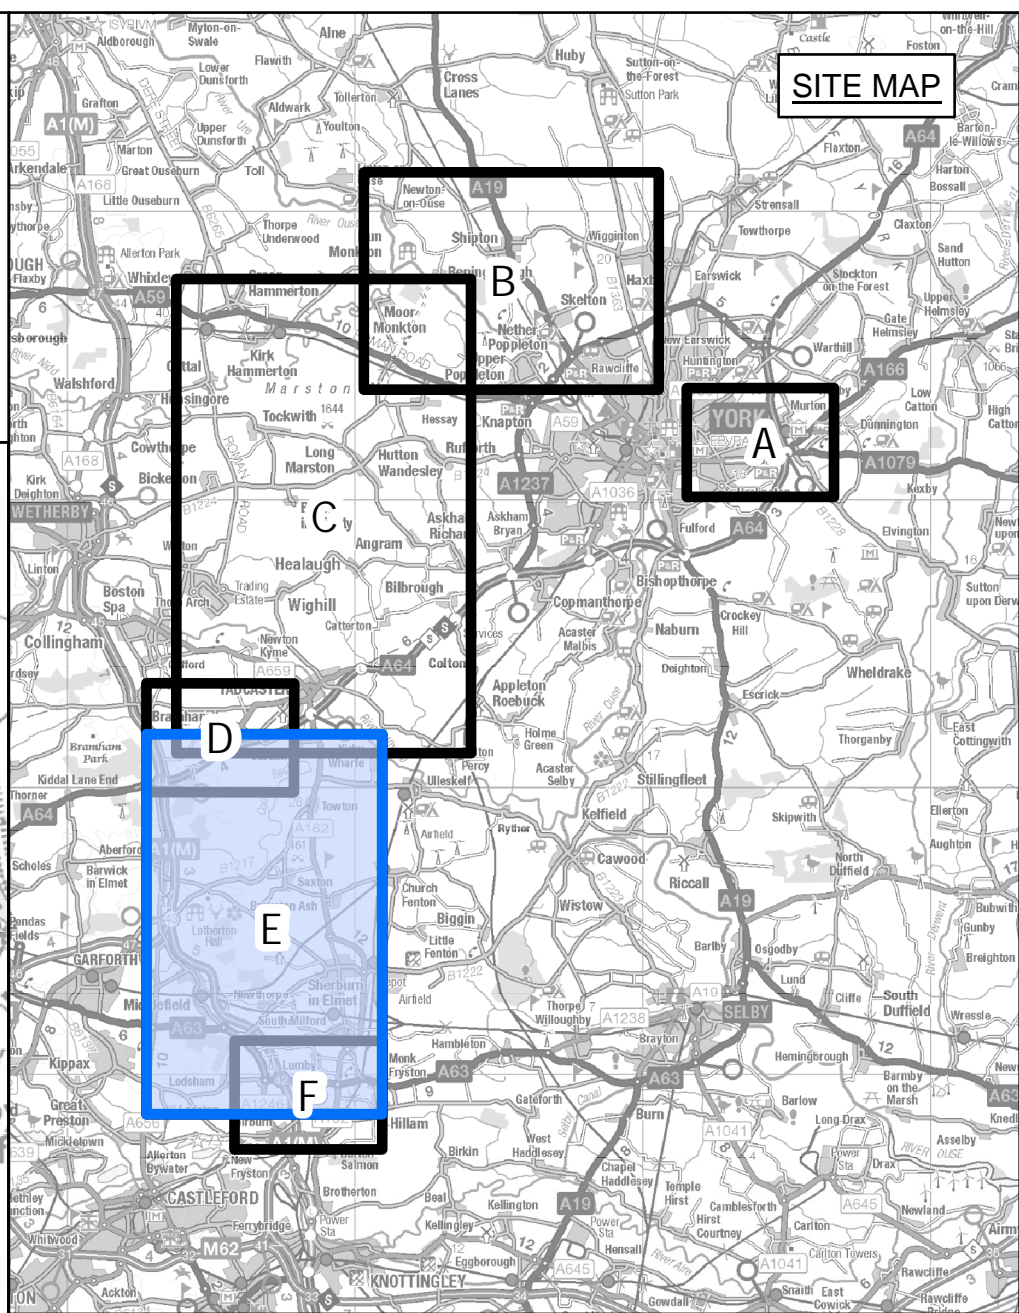

THE NATIONAL GRID (YORKSHIRE GREEN) ORDER
S.42 CONSULTATION KEY PLAN
SECTION E, SHEET 1 OF 1
RECONDUCTORING SOUTH OF TADCASTER
SELBY DISTRICT COUNCIL

1. **LEGEND**
2. ●●●● LOCAL AUTHORITY BOUNDARY
   - ▬ SECTION BOUNDARY
   - ▬ INDICATIVE DRAFT ORDER LIMITS
   - SHEET INDEX