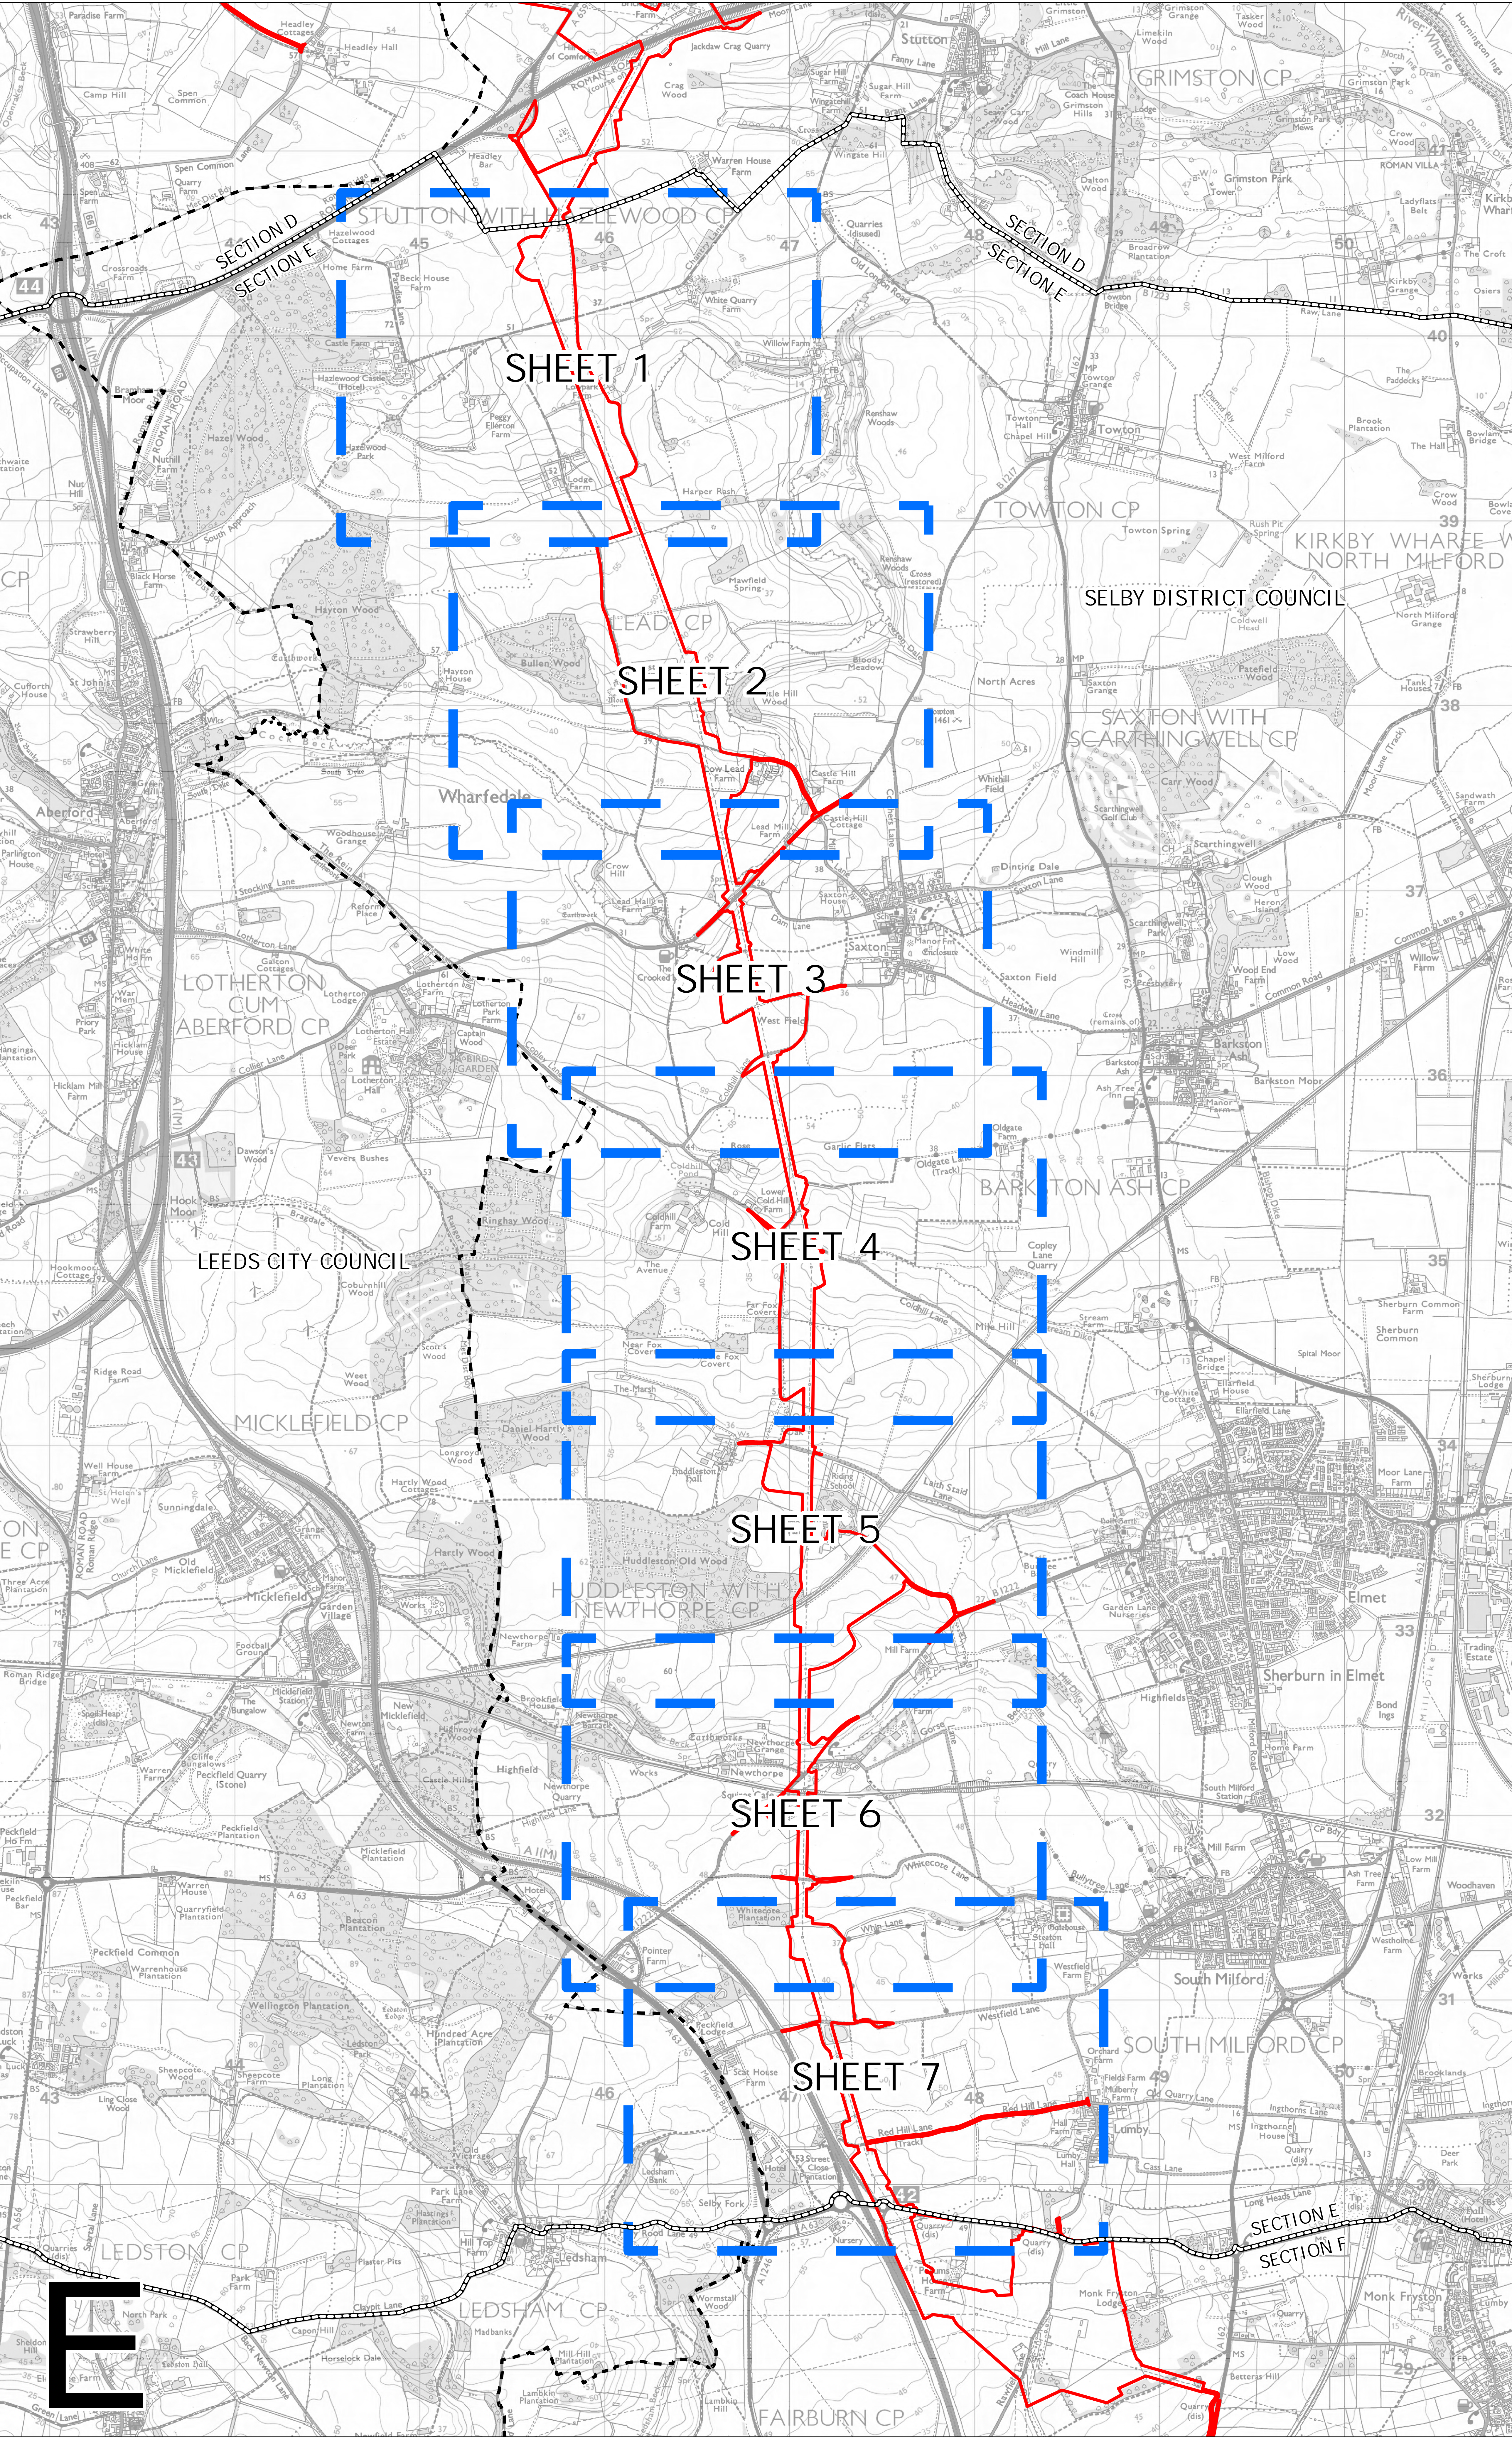

Notes

This drawing is scaled at paper size A0, therefore any prints taken at smaller sizes will affect accuracy of the measurement units and should not be scaled against.

Ryedale District Council, Hambleton District Council, Selby District Council and Harrogate Borough Council are located within North Yorkshire County Council.

Issue	Date	Remarks	Drawn	Checked	Approved
A	08/10/2021	FIRST ISSUE	TF	JDH	SF

Title

THE NATIONAL GRID (YORKSHIRE GREEN) ORDER
S.42 CONSULTATION KEY PLAN
SECTION E, SHEET 1 OF 1
RECONDUCTORING SOUTH OF TADCASTER
SELBY DISTRICT COUNCIL

nationalgrid

National Grid Drawing Reference
S42_E/CP/KP/01

Scale	Sheet Size	Sheet	Issue
1:12,000	A0	SHEET 1 OF 1	A