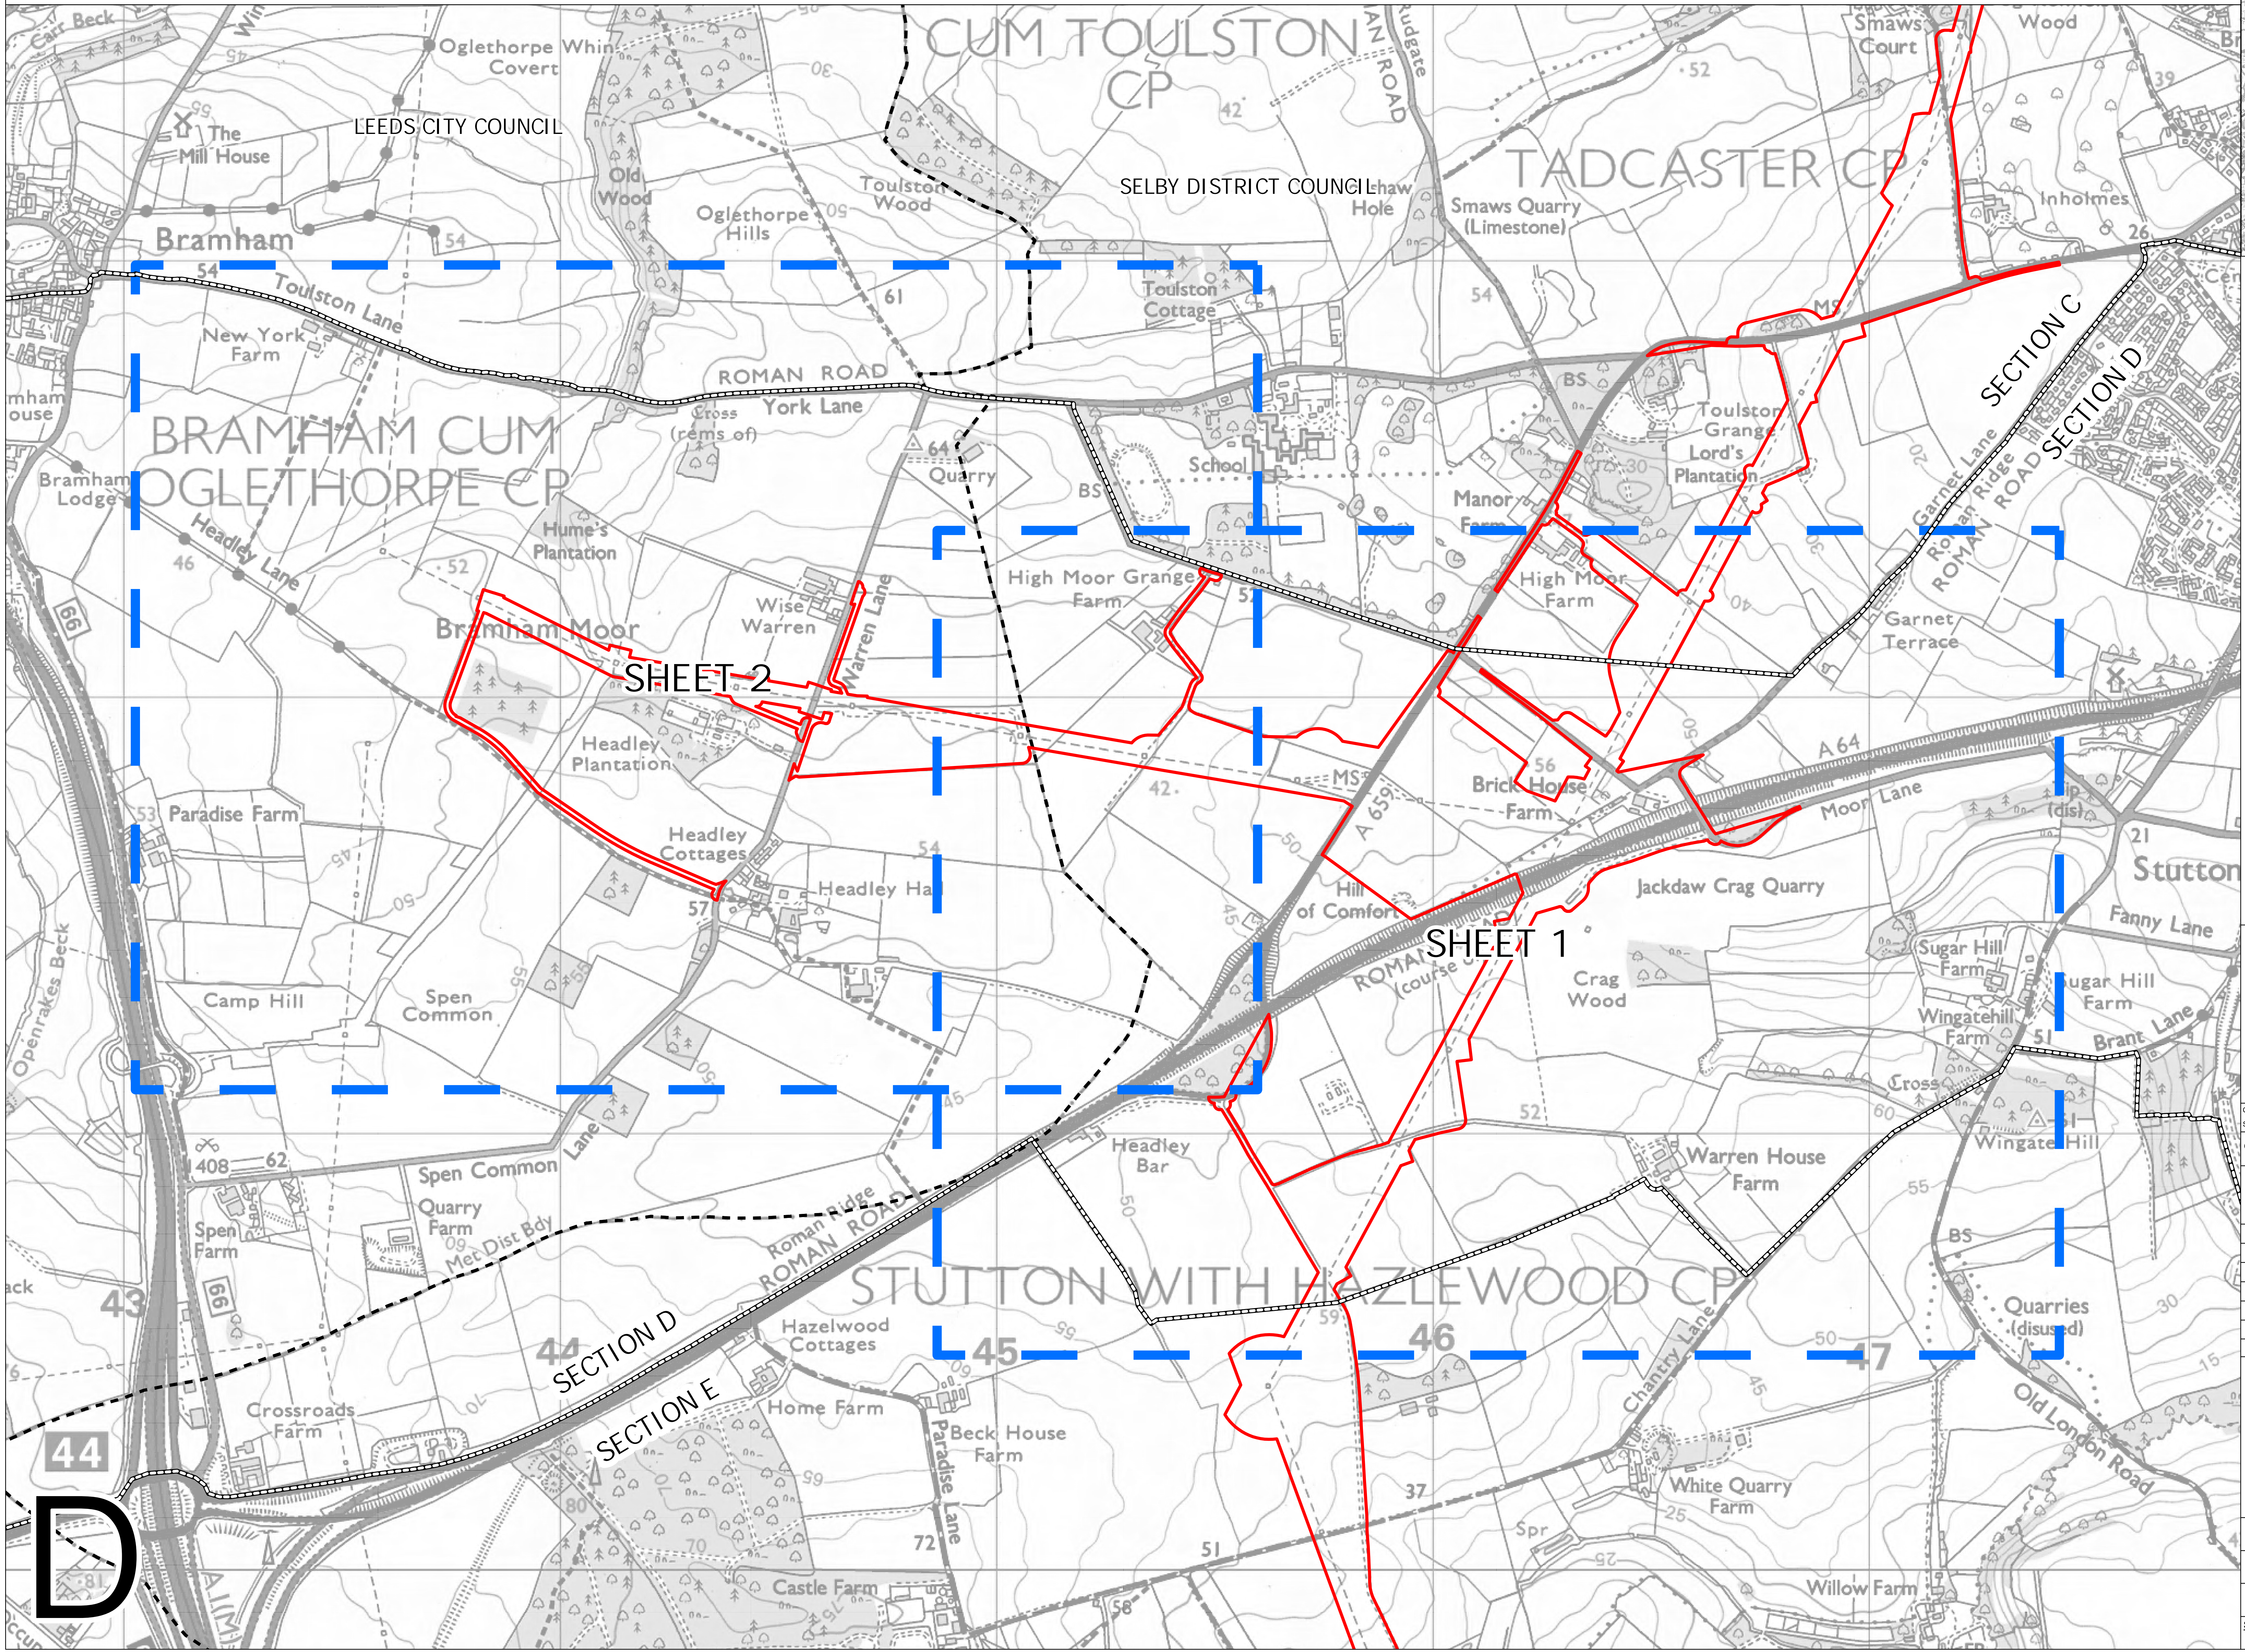

Coordinate System: British National Grid
Sheet X Centroid Coordinate: 441703 Sheet Y Centroid Coordinate: 445252

Issue	Date	Remarks	Drawn	Checked	Approved
A	08/10/2021	FIRST ISSUE	TF	JDH	SF

Title

THE NATIONAL GRID
(YORKSHIRE GREEN) ORDER
S.42 CONSULTATION KEY PLAN
SECTION D, SHEET 1 OF 1
TADCASTER
LEEDS CITY COUNCIL AND SELBY DISTRICT COUNCIL

nationalgrid

National Grid Drawing Reference
S42_D/CP/KP/01

Scale	Sheet Size	Sheet	Issue
1:5,000	A0	SHEET 1 OF 1	A