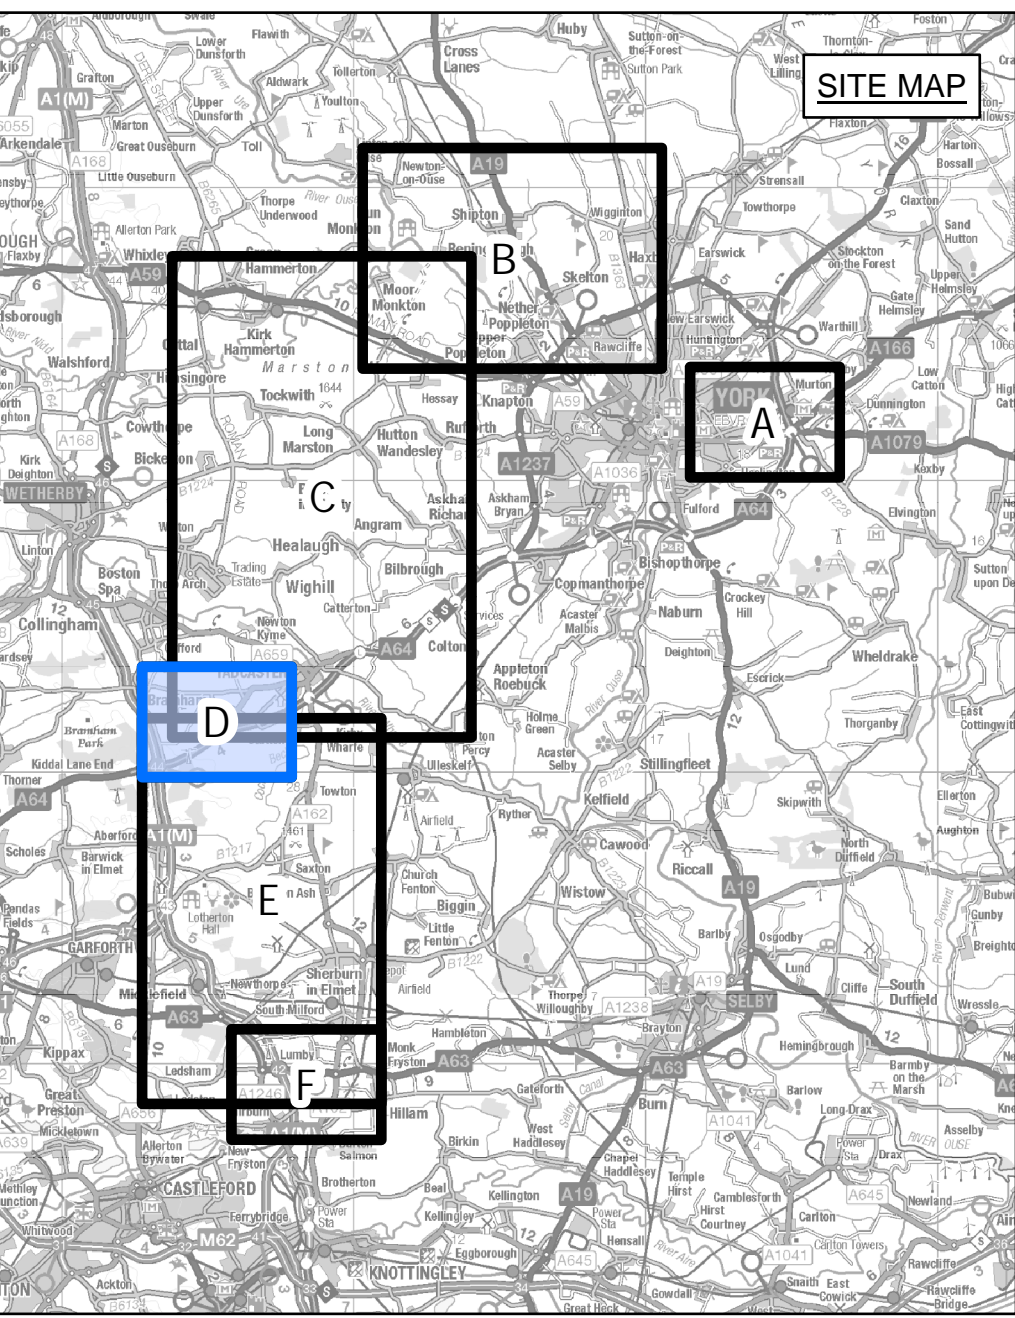

THE NATIONAL GRID (YORKSHIRE GREEN) ORDER
S.42 CONSULTATION KEY PLAN
SECTION D, SHEET 1 OF 1
TADCASTER
LEEDS CITY COUNCIL AND SELBY DISTRICT COUNCIL

1. **LEGEND**
2. --- LOCAL AUTHORITY BOUNDARY
   - - - SECTION BOUNDARY
   - ▭ INDICATIVE DRAFT ORDER LIMITS
   - --- SHEET INDEX