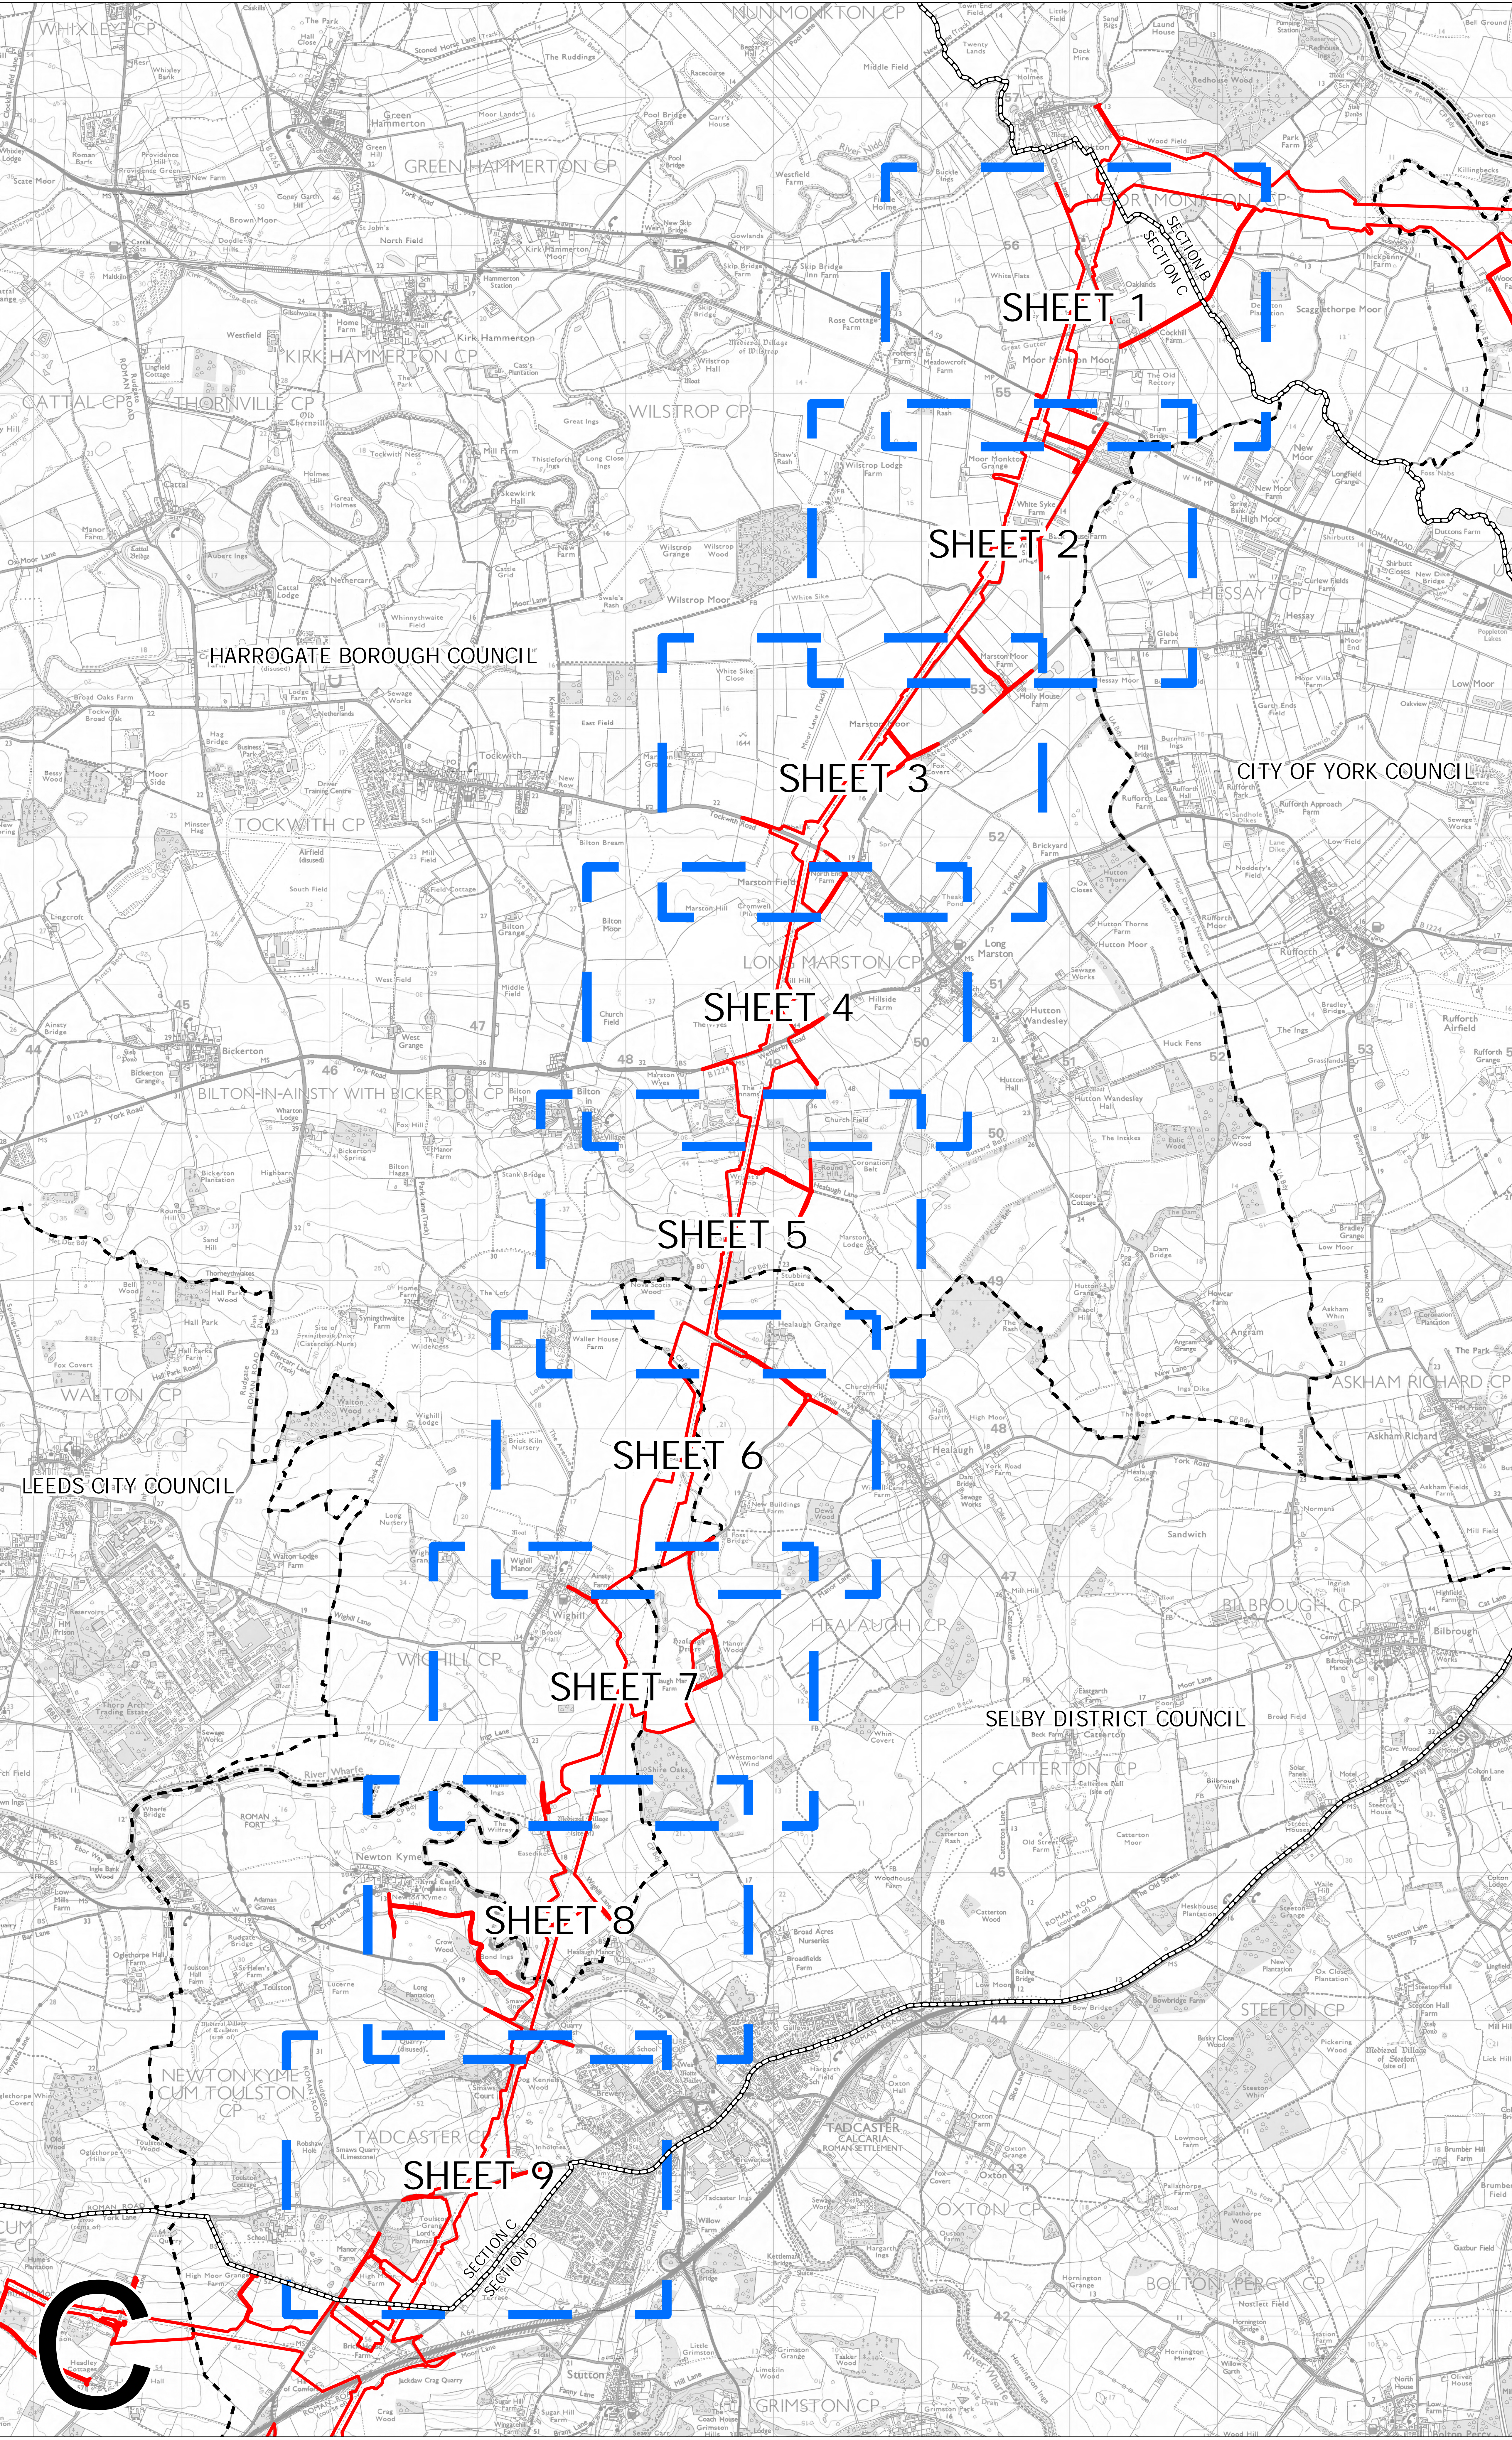

THE NATIONAL GRID (YORKSHIRE GREEN) ORDER
S.42 CONSULTATION KEY PLAN
SECTION C, SHEET 1 OF 1
RECONDUCTORING NORTH OF TADCASTER
HARROGATE BOROUGH COUNCIL AND SELBY DISTRICT COUNCIL

1. **LEGEND**
2. --- LOCAL AUTHORITY BOUNDARY
   - --- SECTION BOUNDARY
   - --- INDICATIVE DRAFT ORDER LIMITS
   - --- SHEET INDEX

Notes

This drawing is scaled at paper size A0, therefore any prints taken at smaller sizes will affect accuracy of the measurement units and should not be scaled against.

Ryedale District Council, Hambleton District Council, Selby District Council and Harrogate Borough Council are located within North Yorkshire County Council.

Coordinate System: British National Grid
Sheet X Centroid Coordinate: 449414 Sheet Y Centroid Coordinate: 448887

Issue	Date	Remarks	Drawn	Checked	Approved
A	08/10/2021	FIRST ISSUE	TF	JDH	SF

Title

THE NATIONAL GRID (YORKSHIRE GREEN) ORDER
S.42 CONSULTATION KEY PLAN
SECTION C, SHEET 1 OF 1
RECONDUCTORING NORTH OF TADCASTER
HARROGATE BOROUGH COUNCIL AND SELBY DISTRICT COUNCIL

National Grid Drawing Reference

S42_C/CP/KP/01

Scale	Sheet Size	Sheet	Issue
1:15,000	A0	SHEET 1 OF 1	A