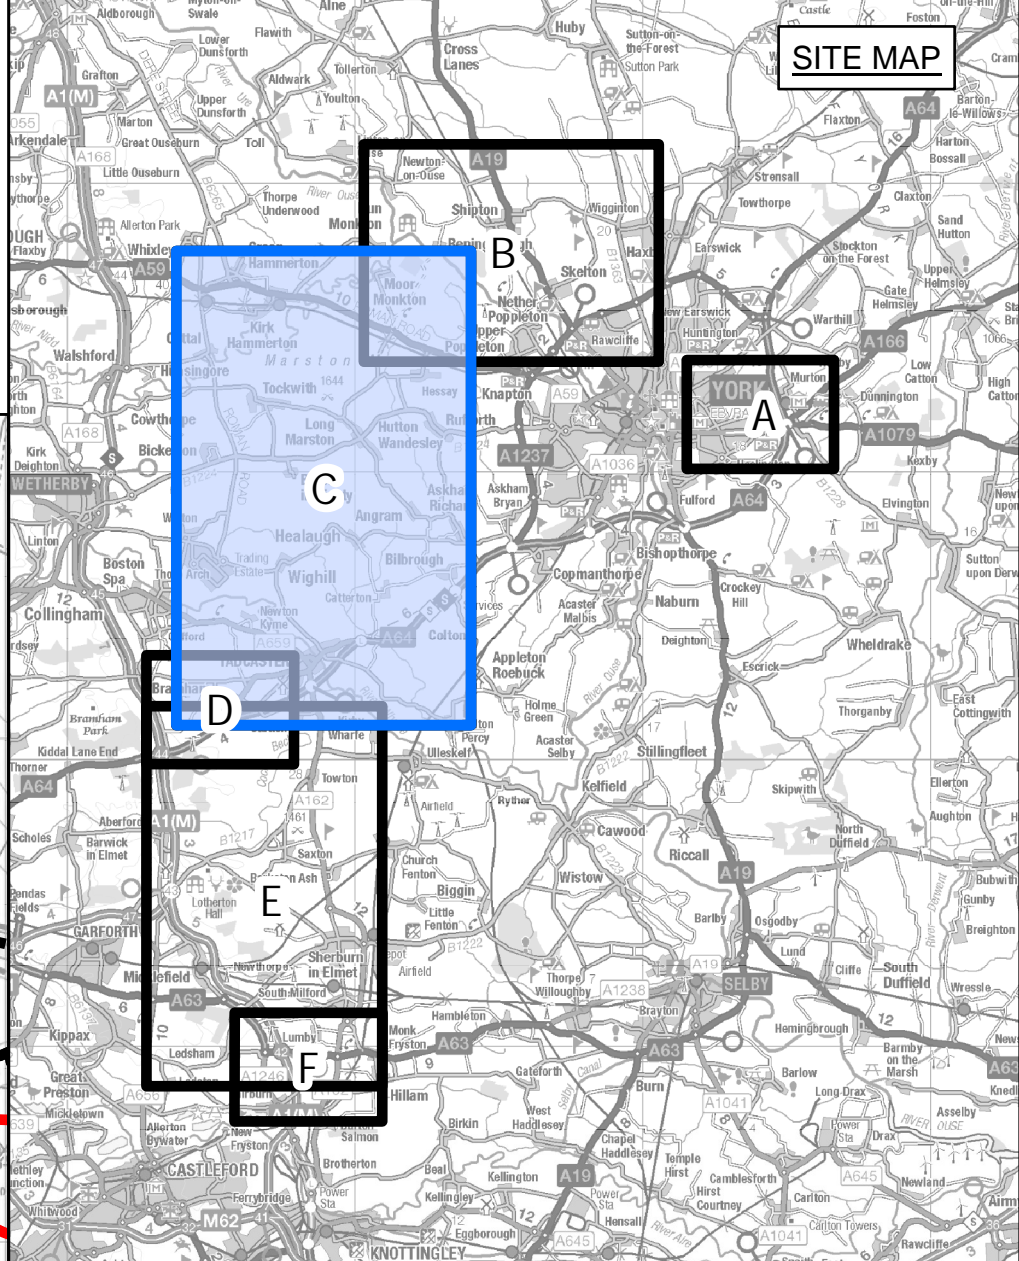

THE NATIONAL GRID (YORKSHIRE GREEN) ORDER
S.42 CONSULTATION KEY PLAN
SECTION C, SHEET 1 OF 1
RECONDUCTORING NORTH OF TADCASTER
HARROGATE BOROUGH COUNCIL AND SELBY DISTRICT COUNCIL

1. **LEGEND**
2. --- LOCAL AUTHORITY BOUNDARY
   - --- SECTION BOUNDARY
   - --- INDICATIVE DRAFT ORDER LIMITS
   - --- SHEET INDEX

Notes

This drawing is scaled at paper size A0, therefore any prints taken at smaller sizes will affect accuracy of the measurement units and should not be scaled against.

Ryedale District Council, Hambleton District Council, Selby District Council and Harrogate Borough Council are located within North Yorkshire County Council.

Coordinate System: British National Grid
Sheet X Centroid Coordinate: 449414 Sheet Y Centroid Coordinate: 448887

Issue	Date	Remarks	Drawn	Checked	Approved
A	08/10/2021	FIRST ISSUE	TF	JDH	SF

Title

THE NATIONAL GRID (YORKSHIRE GREEN) ORDER
S.42 CONSULTATION KEY PLAN
SECTION C, SHEET 1 OF 1
RECONDUCTORING NORTH OF TADCASTER
HARROGATE BOROUGH COUNCIL AND SELBY DISTRICT COUNCIL

National Grid Drawing Reference

S42_C/CP/KP/01

Scale	Sheet Size	Sheet	Issue
1:15,000	A0	SHEET 1 OF 1	A