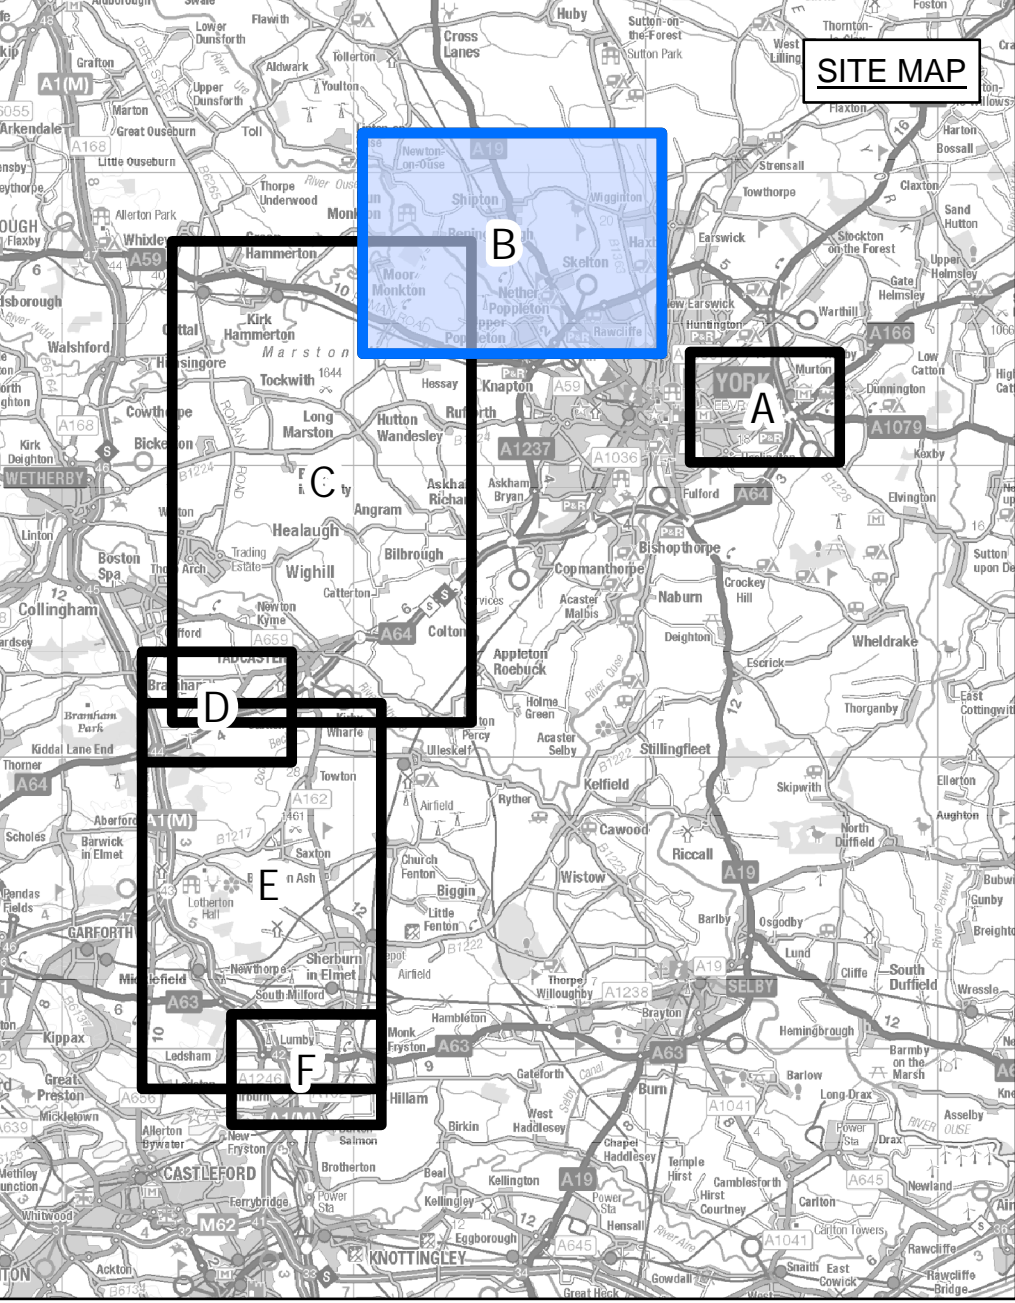

THE NATIONAL GRID (YORKSHIRE GREEN) ORDER
S.42 CONSULTATION KEY PLAN
SECTION B, SHEET 1 OF 1
NORTH WEST OF YORK
CITY OF YORK COUNCIL, HAMBLETON DISTRICT COUNCIL AND HARROGATE BOROUGH COUNCIL

1. **LEGEND**
2. --- LOCAL AUTHORITY BOUNDARY
   - --- SECTION BOUNDARY
   - --- INDICATIVE DRAFT ORDER LIMITS
   - --- SHEET INDEX

Notes
This drawing is scaled at paper size A0, therefore any prints taken at smaller sizes will affect accuracy of the measurement units and should not be scaled against.

Coordinate System: British National Grid
Sheet X Centroid Coordinate: 457592 Sheet Y Centroid Coordinate: 455410

Issue	Date	Remarks	Drawn	Checked	Approved
A	08/10/2021	FIRST ISSUE	TF	JDH	SF

Title

THE NATIONAL GRID (YORKSHIRE GREEN) ORDER
S.42 CONSULTATION KEY PLAN
SECTION B, SHEET 1 OF 1
NORTH WEST OF YORK
CITY OF YORK COUNCIL, HAMBLETON DISTRICT COUNCIL AND HARROGATE BOROUGH COUNCIL

nationalgrid

National Grid Drawing Reference
S42_B/CP/KP/01

Scale	Sheet Size	Sheet	Issue
1:110,000	A0	SHEET 1 OF 1	A