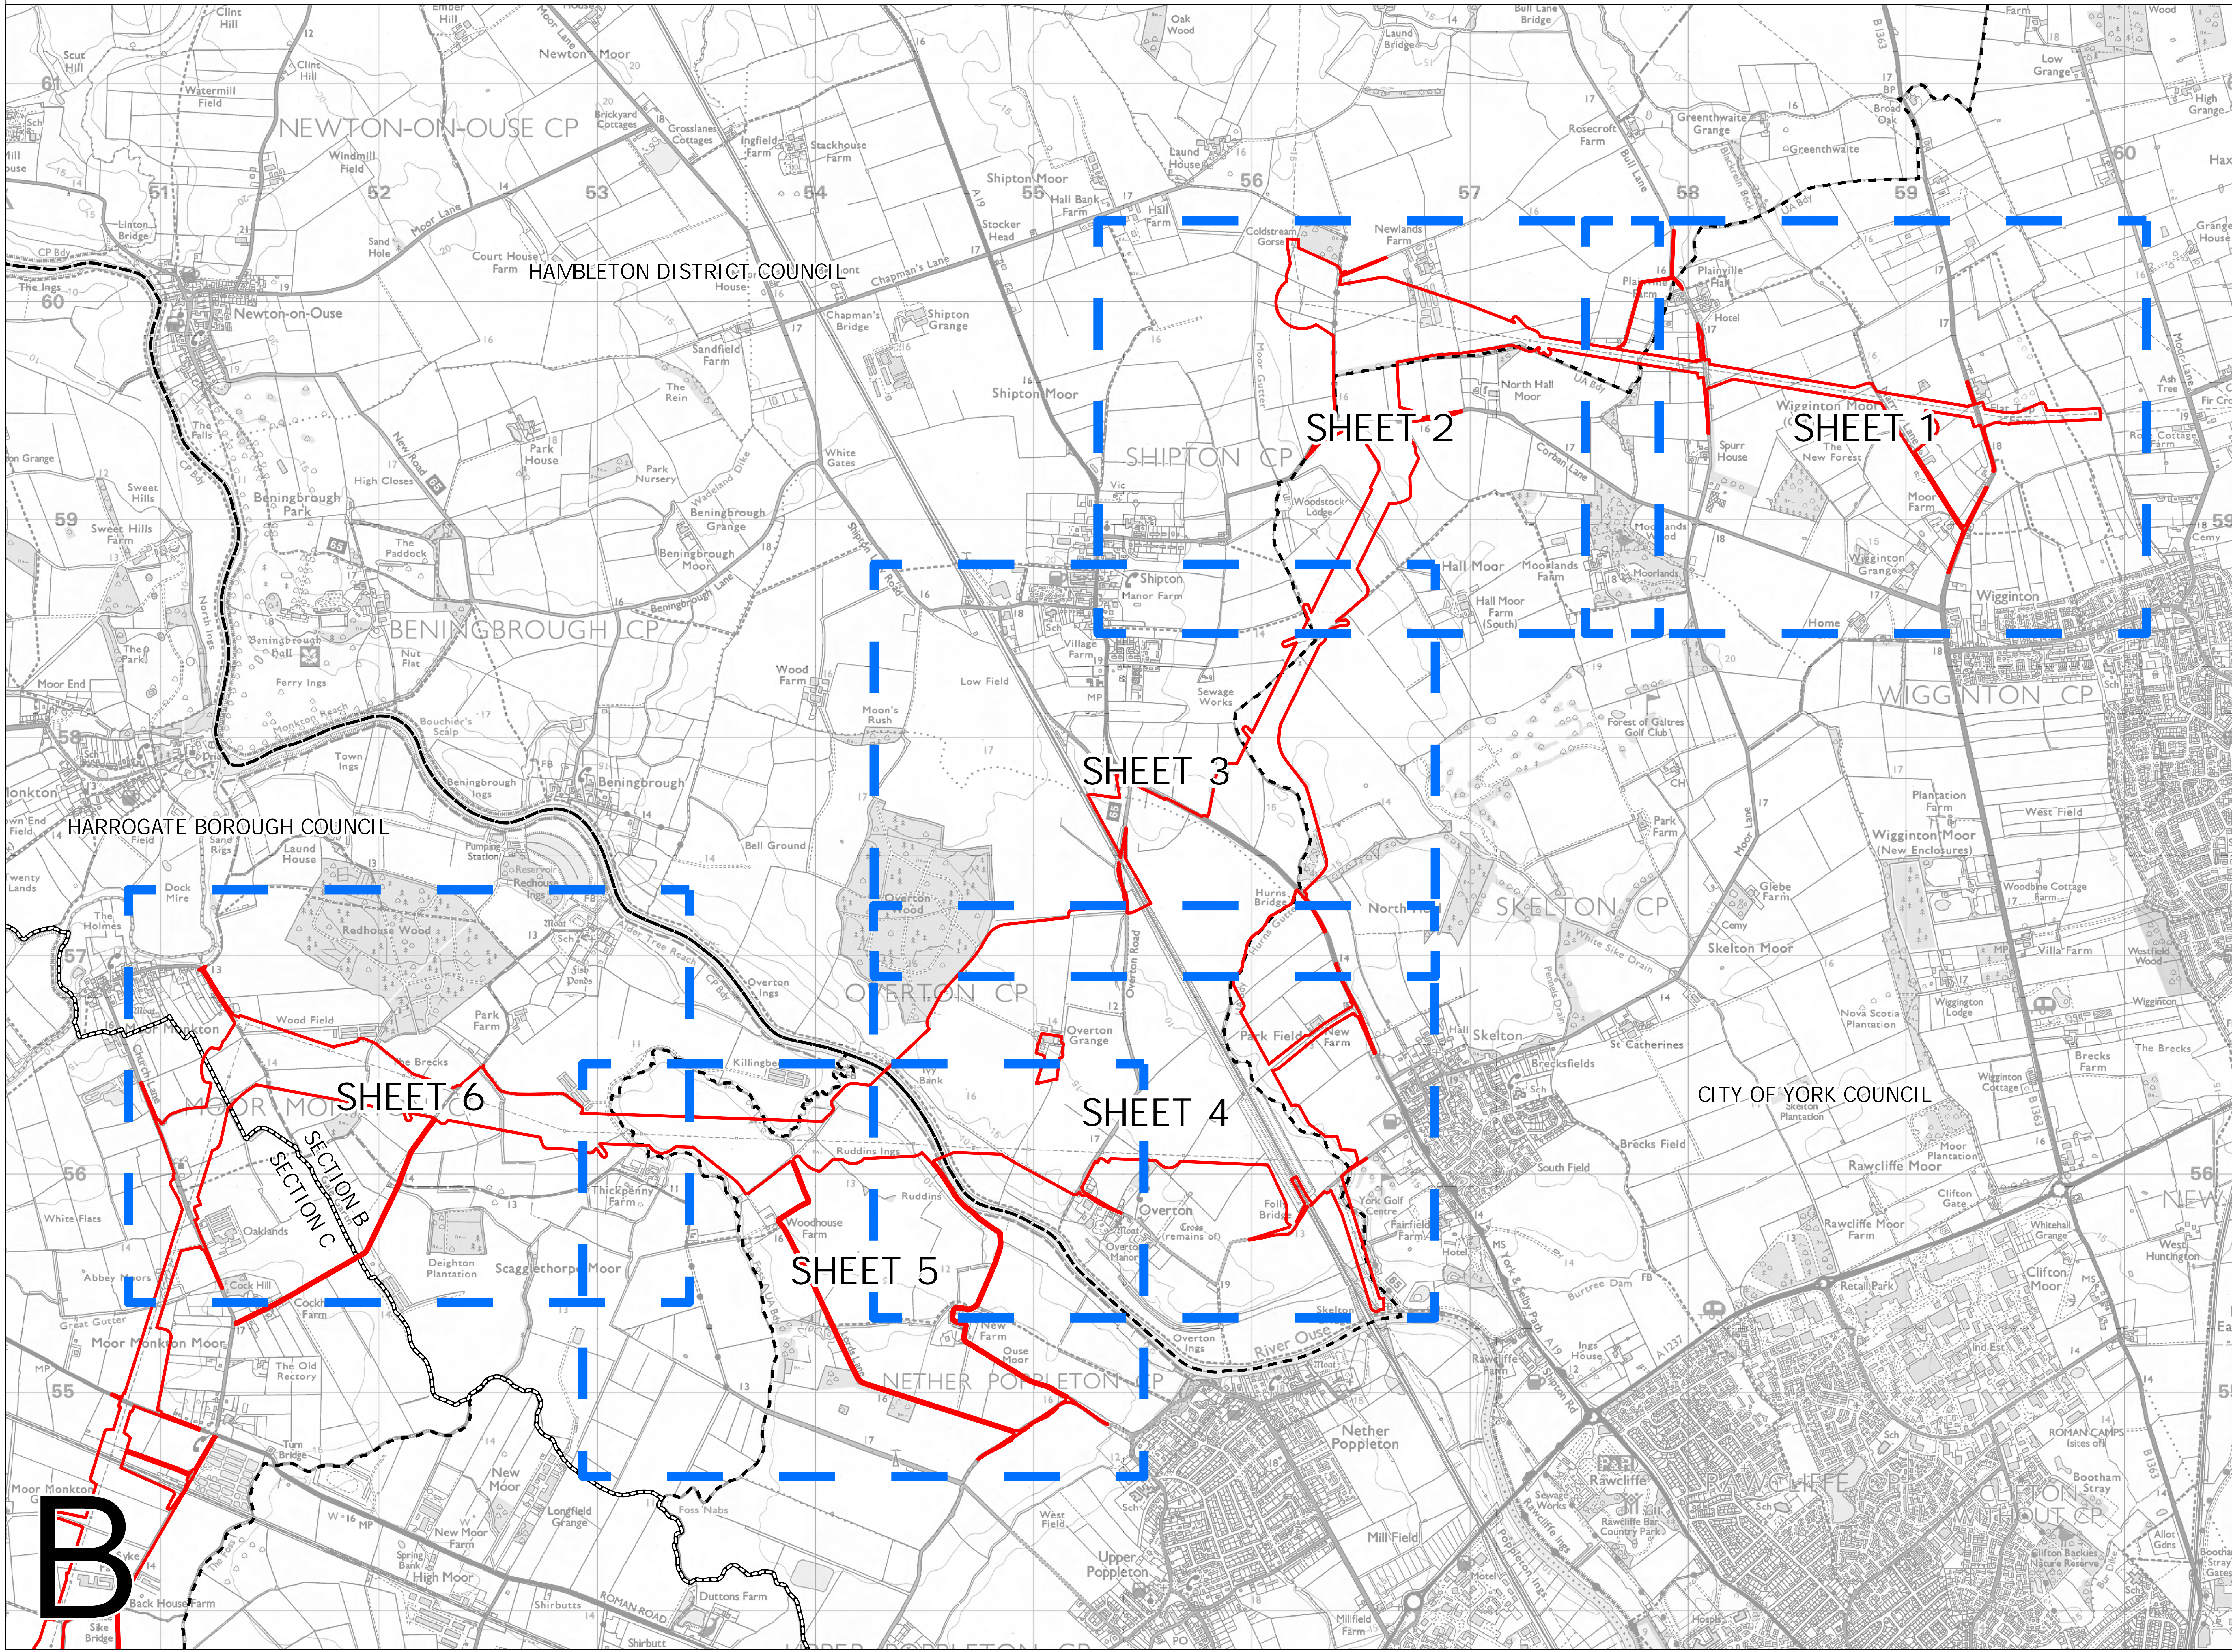

THE NATIONAL GRID (YORKSHIRE GREEN) ORDER
S.42 CONSULTATION KEY PLAN
SECTION B, SHEET 1 OF 1
NORTH WEST OF YORK
CITY OF YORK COUNCIL, HAMBLETON DISTRICT COUNCIL AND HARROGATE BOROUGH COUNCIL

1. **LEGEND**
2. --- LOCAL AUTHORITY BOUNDARY
   - --- SECTION BOUNDARY
   - --- INDICATIVE DRAFT ORDER LIMITS
   - --- SHEET INDEX

Notes
This drawing is scaled at paper size A0, therefore any prints taken at smaller sizes will affect accuracy of the measurement units and should not be scaled against.

Coordinate System: British National Grid
Sheet X Centroid Coordinate: 457592 Sheet Y Centroid Coordinate: 455410

Issue	Date	Remarks	Drawn	Checked	Approved
A	08/10/2021	FIRST ISSUE	TF	JDH	SF

Title

THE NATIONAL GRID (YORKSHIRE GREEN) ORDER
S.42 CONSULTATION KEY PLAN
SECTION B, SHEET 1 OF 1
NORTH WEST OF YORK
CITY OF YORK COUNCIL, HAMBLETON DISTRICT COUNCIL AND HARROGATE BOROUGH COUNCIL

nationalgrid

National Grid Drawing Reference
S42_B/CP/KP/01

Scale	Sheet Size	Sheet	Issue
1:110,000	A0	SHEET 1 OF 1	A