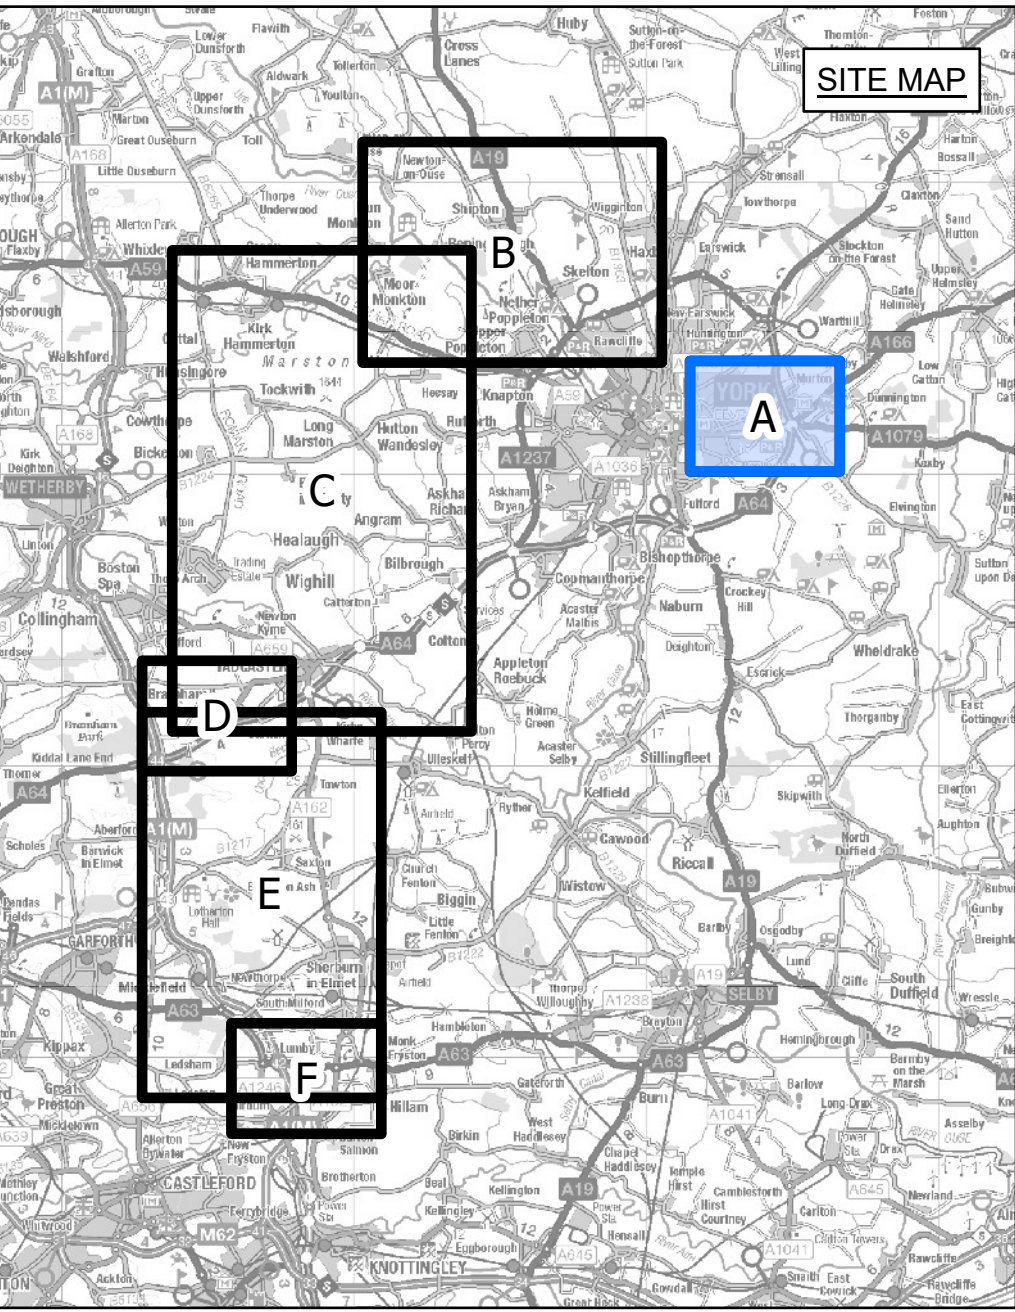

THE NATIONAL GRID (YORKSHIRE GREEN) ORDER
S.42 CONSULTATION KEY PLAN
SECTION A, SHEET 1 OF 1
OSBALDWICK SUBSTATION
CITY OF YORK COUNCIL