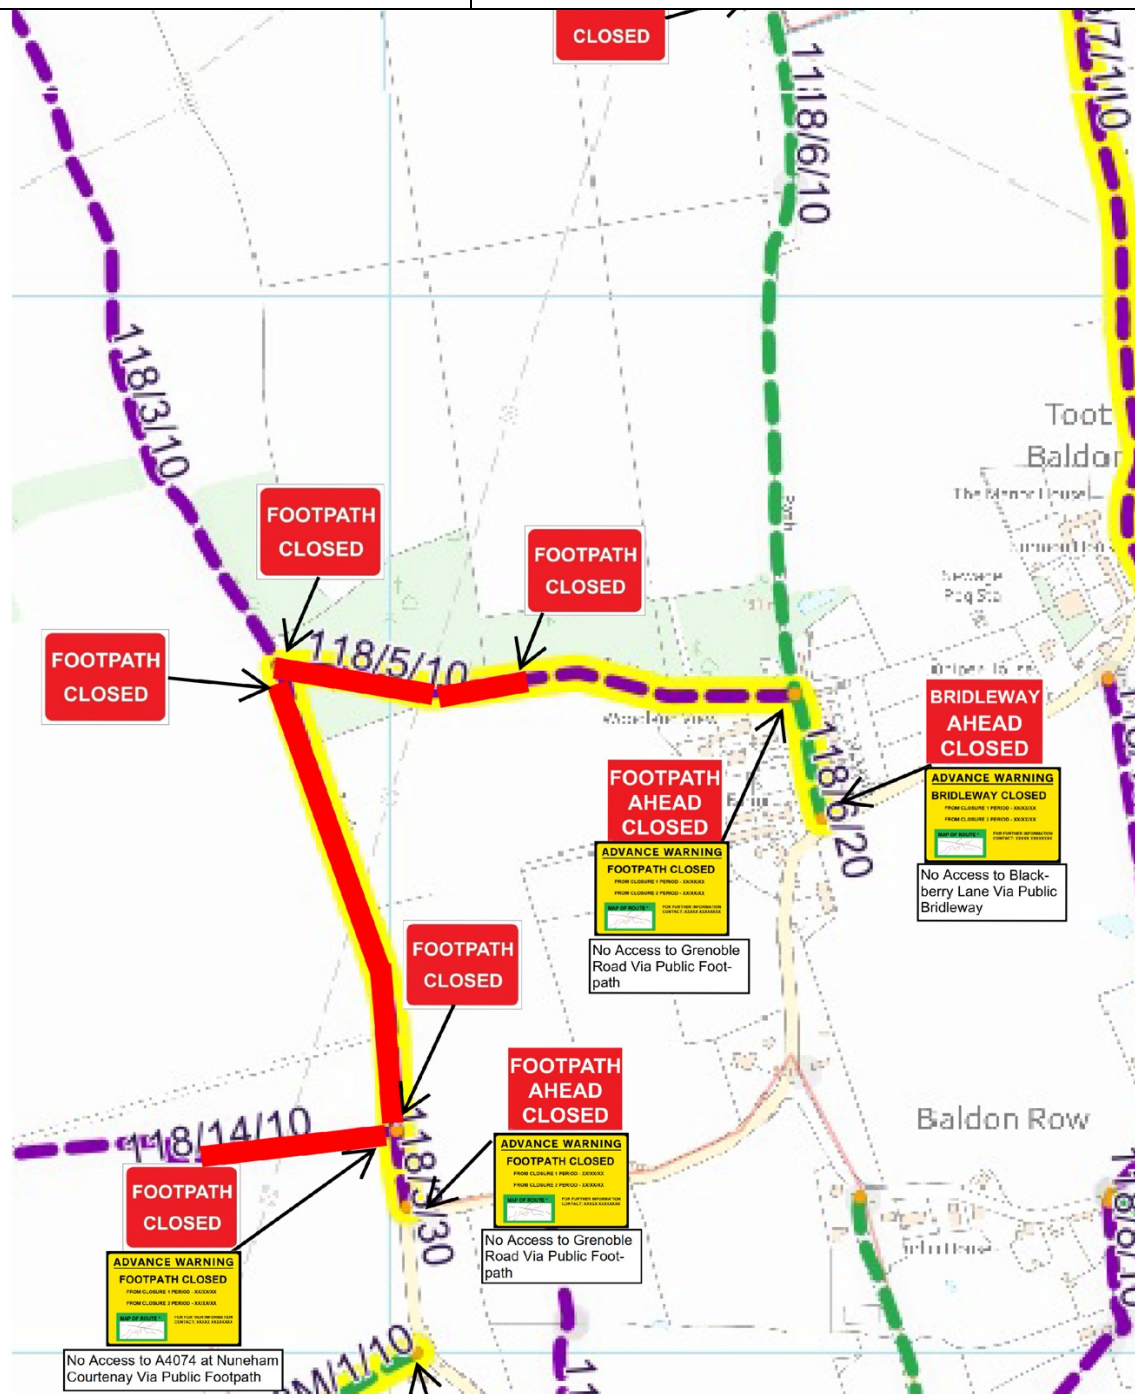

Working on behalf of

FOOTPATH (RECREATIONAL ROUTE):
118/5/10 Toot Baldon

THE BALDONS PARISH
OXFORDSHIRE COUNTY COUNCIL

Path to be temporarily closed between: 20 March-12 April and again 16 May-3 June 2022

Please visit: <https://www.nationalgrid.com/uk/electricity-transmission/network-and-infrastructure/cowley-culham-jet-didcot> to download this as a PDF

The temporary closure has been put in place in the interest of safety of users of this route whilst refurbishment works are undertaken on the overhead lines and pylons adjacent to the path.