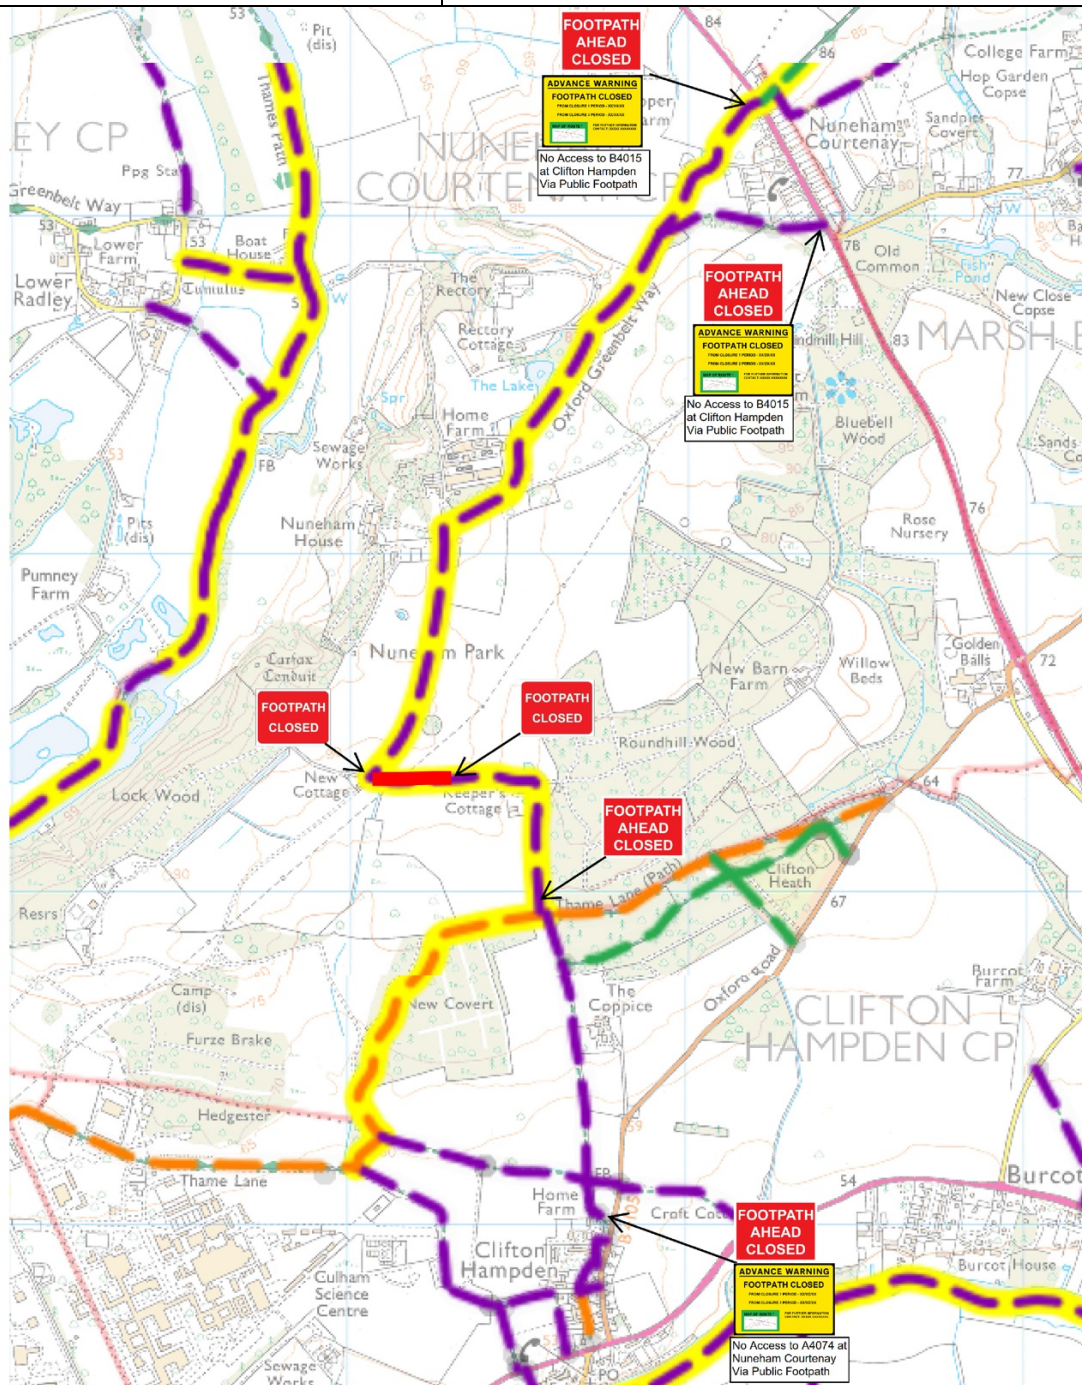

Working on behalf of

**FOOTPATH (RECREATIONAL ROUTE):**  
317/2/50 Nuneham Courtenay

NUNEHAM COURTENAY PARISH  
OXFORDSHIRE COUNTY COUNCIL

**Path to be temporarily closed between: 6 April-28 April 2022 and again 27 May-20 June 2022**

**Please visit: <https://www.nationalgrid.com/uk/electricity-transmission/network-and-infrastructure/cowley-culham-jet-didcot> to download this as a PDF**

The temporary closure has been put in place in the interest of safety of users of this route whilst refurbishment works are undertaken on the overhead lines and pylons adjacent to the path.