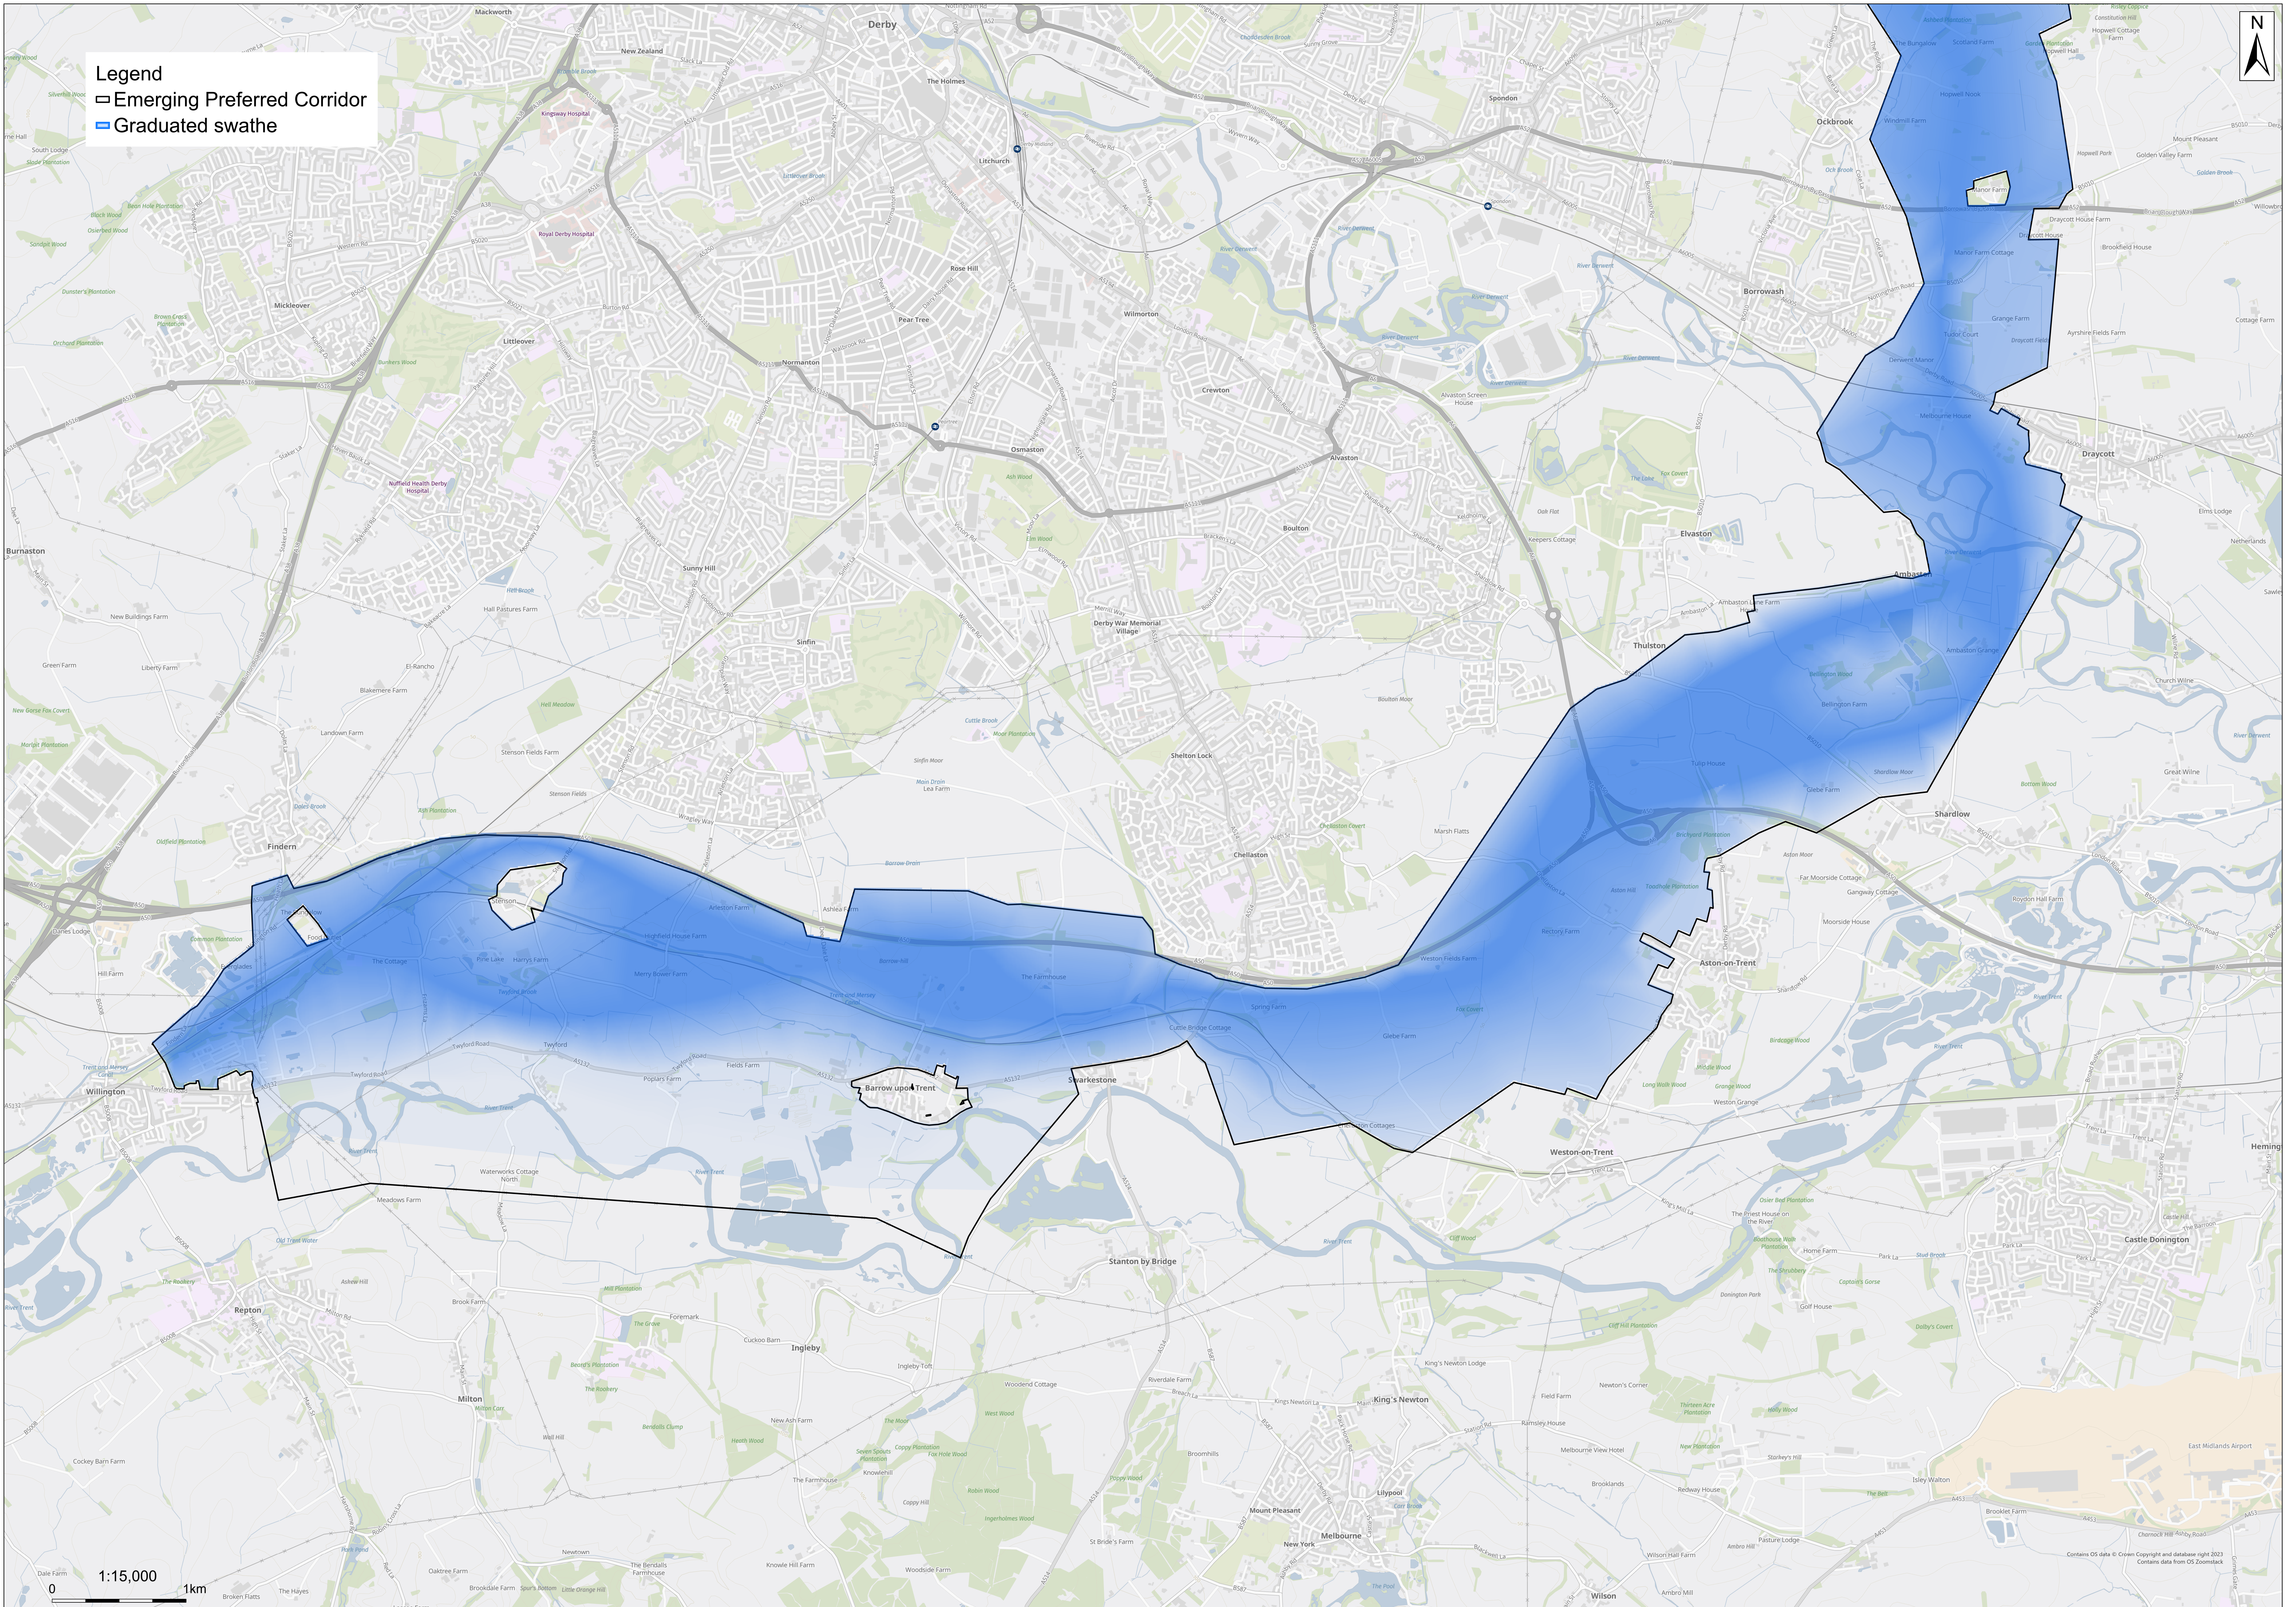

Legend
▬ Emerging Preferred Corridor
▬ Graduated swathe

1:15,000
0 1km