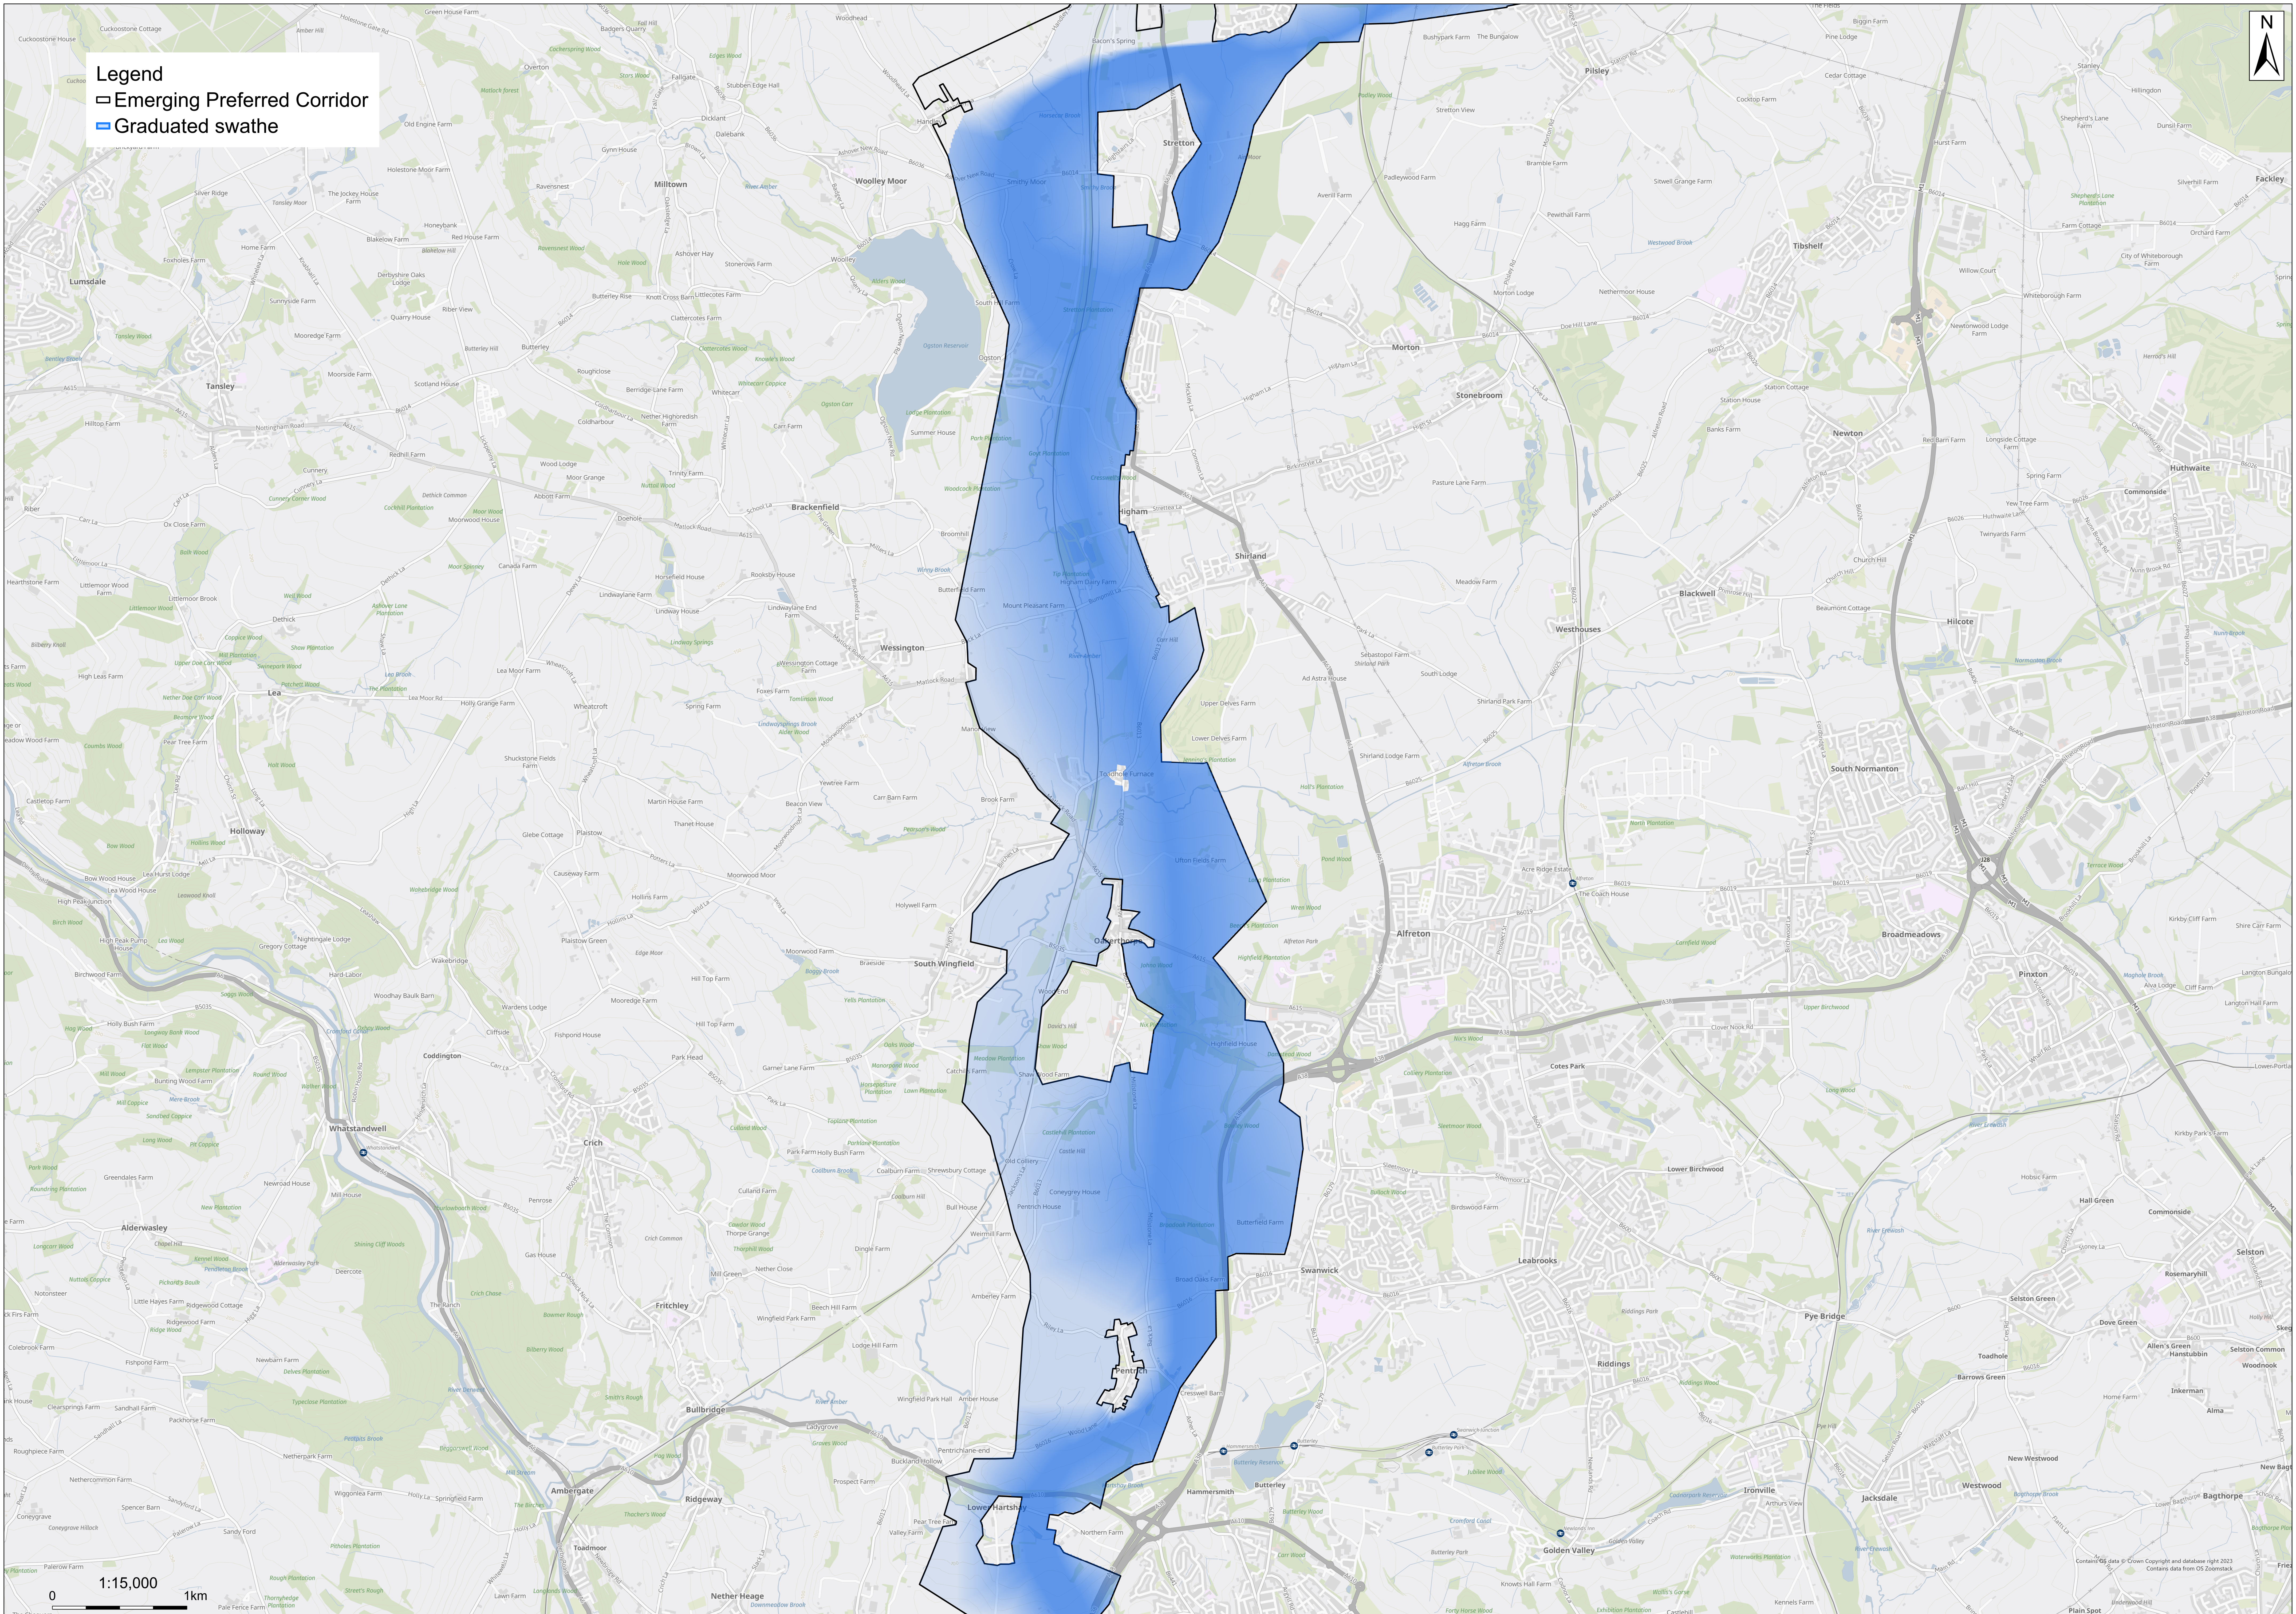

Legend
▭ Emerging Preferred Corridor
▭ Graduated swathe

1:15,000

1km