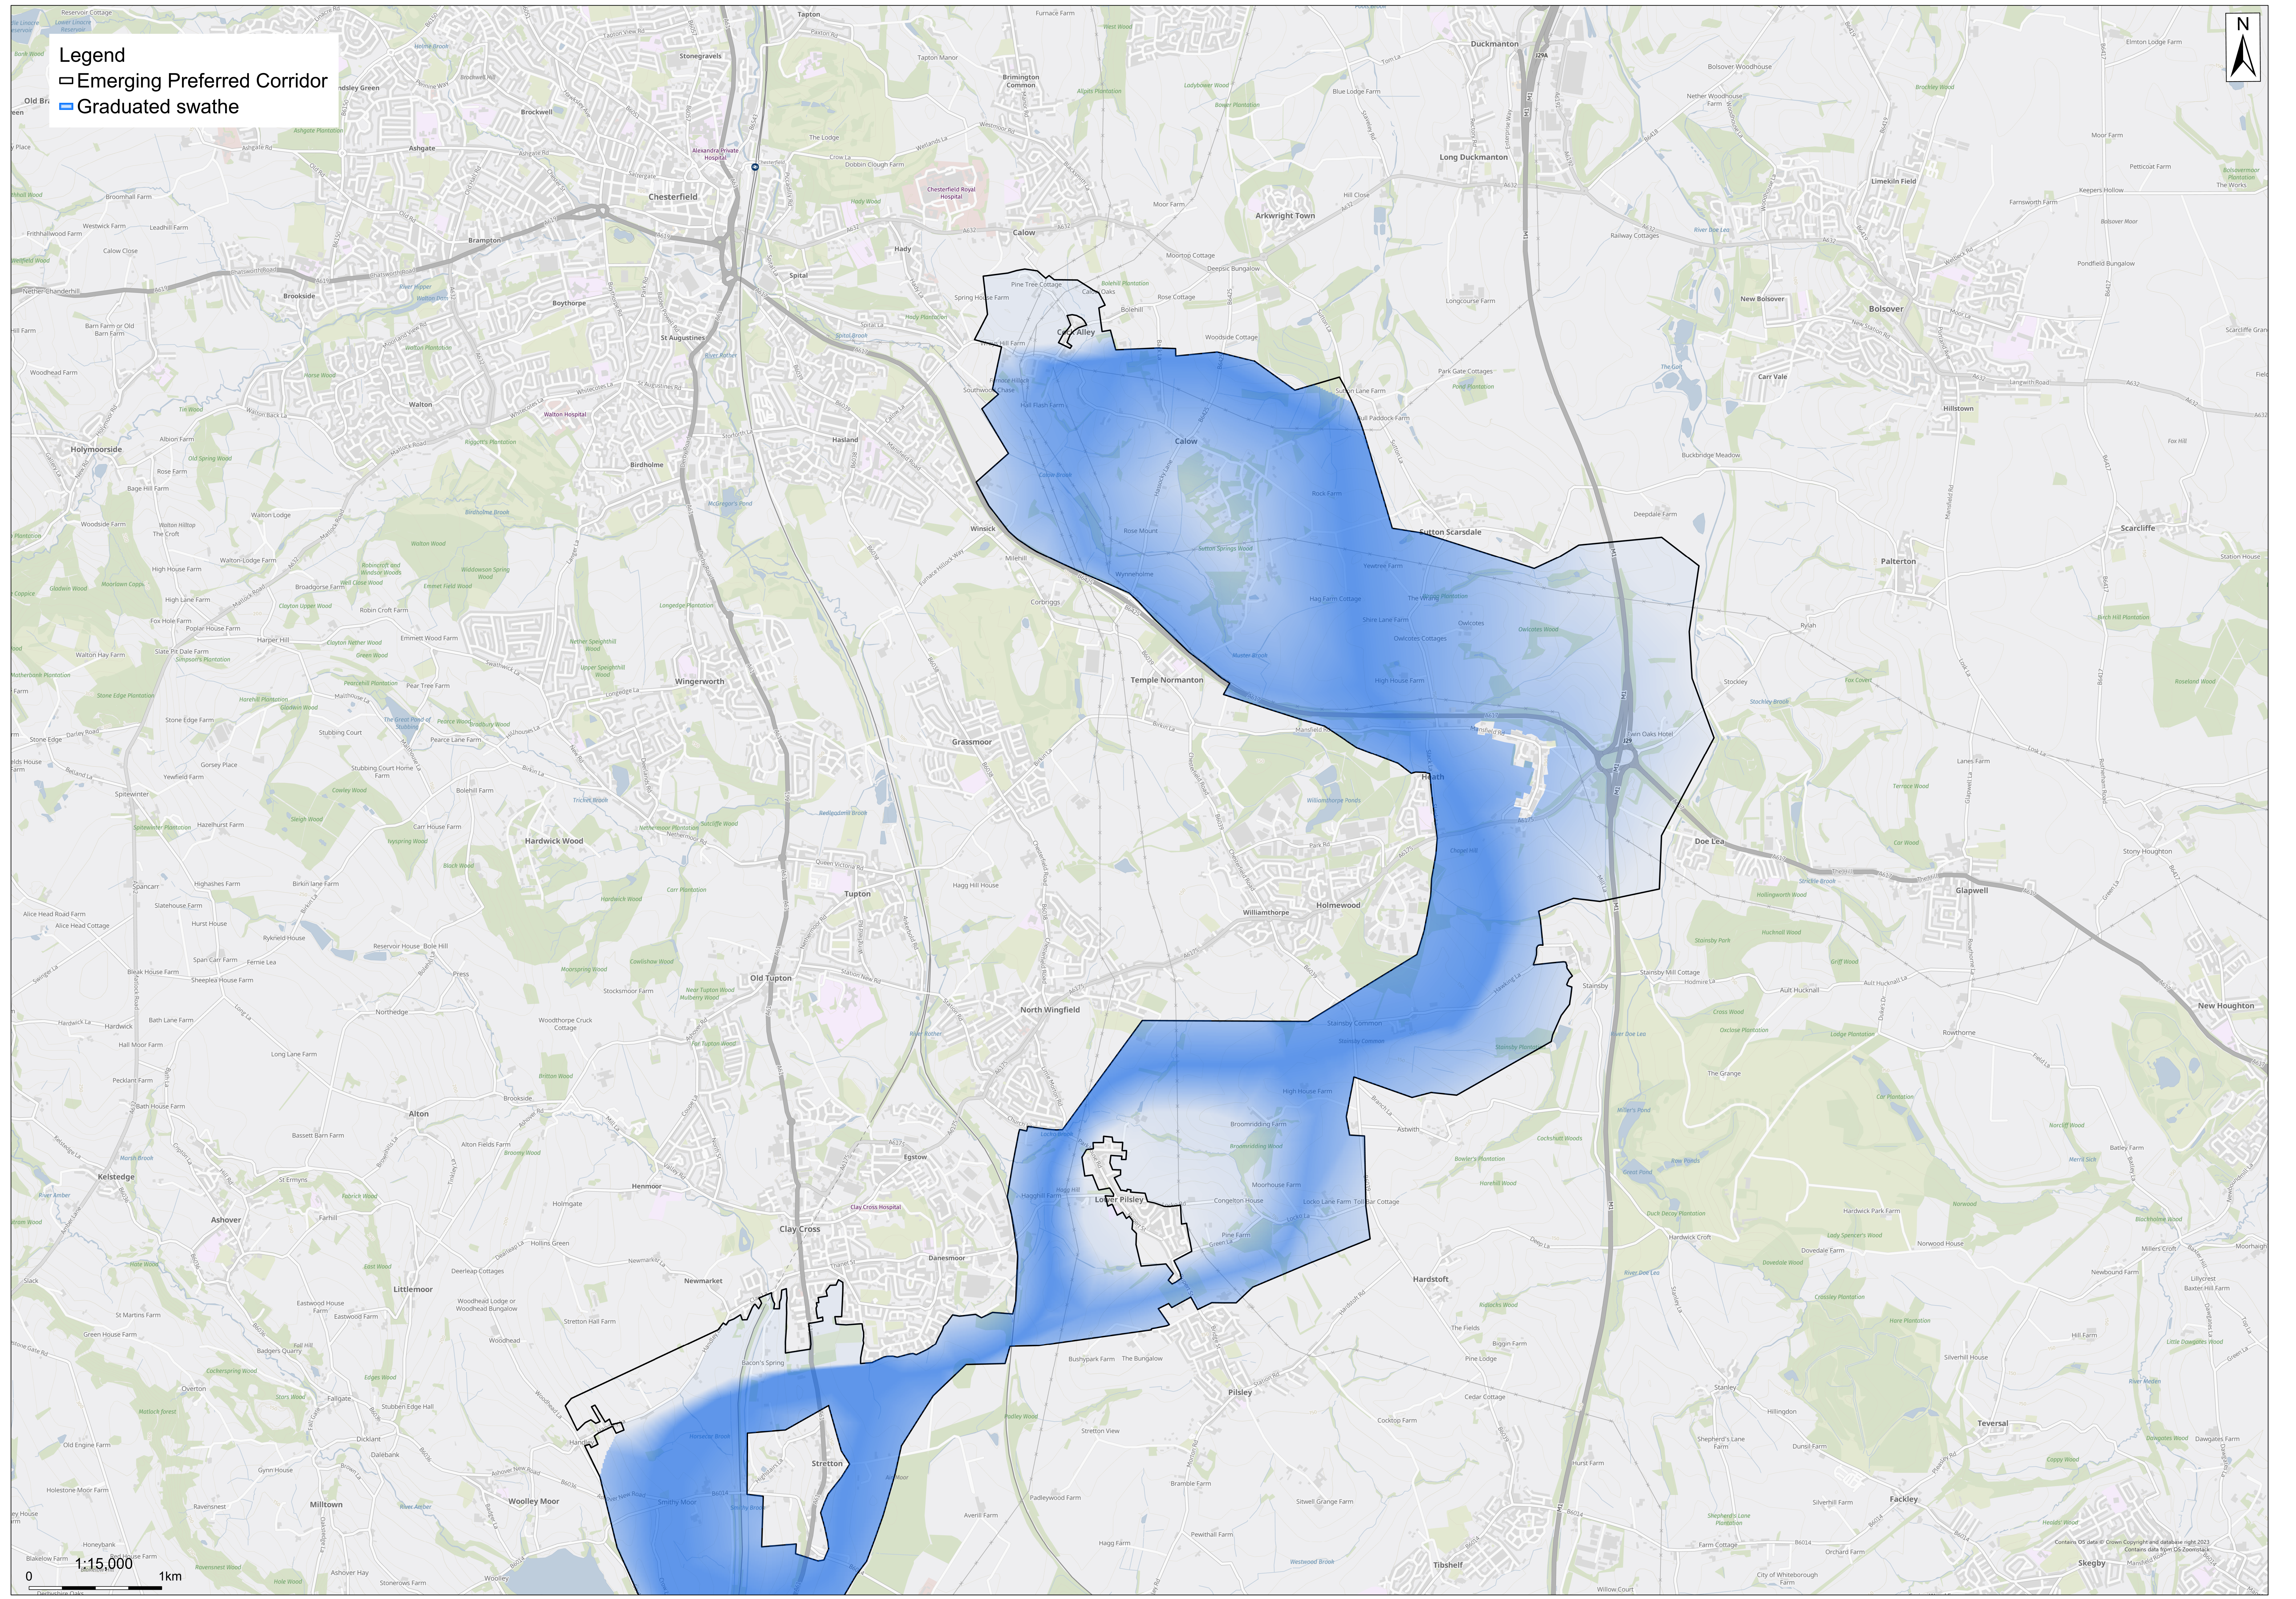

**Legend**  
▭ Emerging Preferred Corridor  
▭ Graduated swathe

0 1:15,000 1km

Contains OS data © Crown Copyright and database right 2023  
Contains data from OS OpenStreetMap