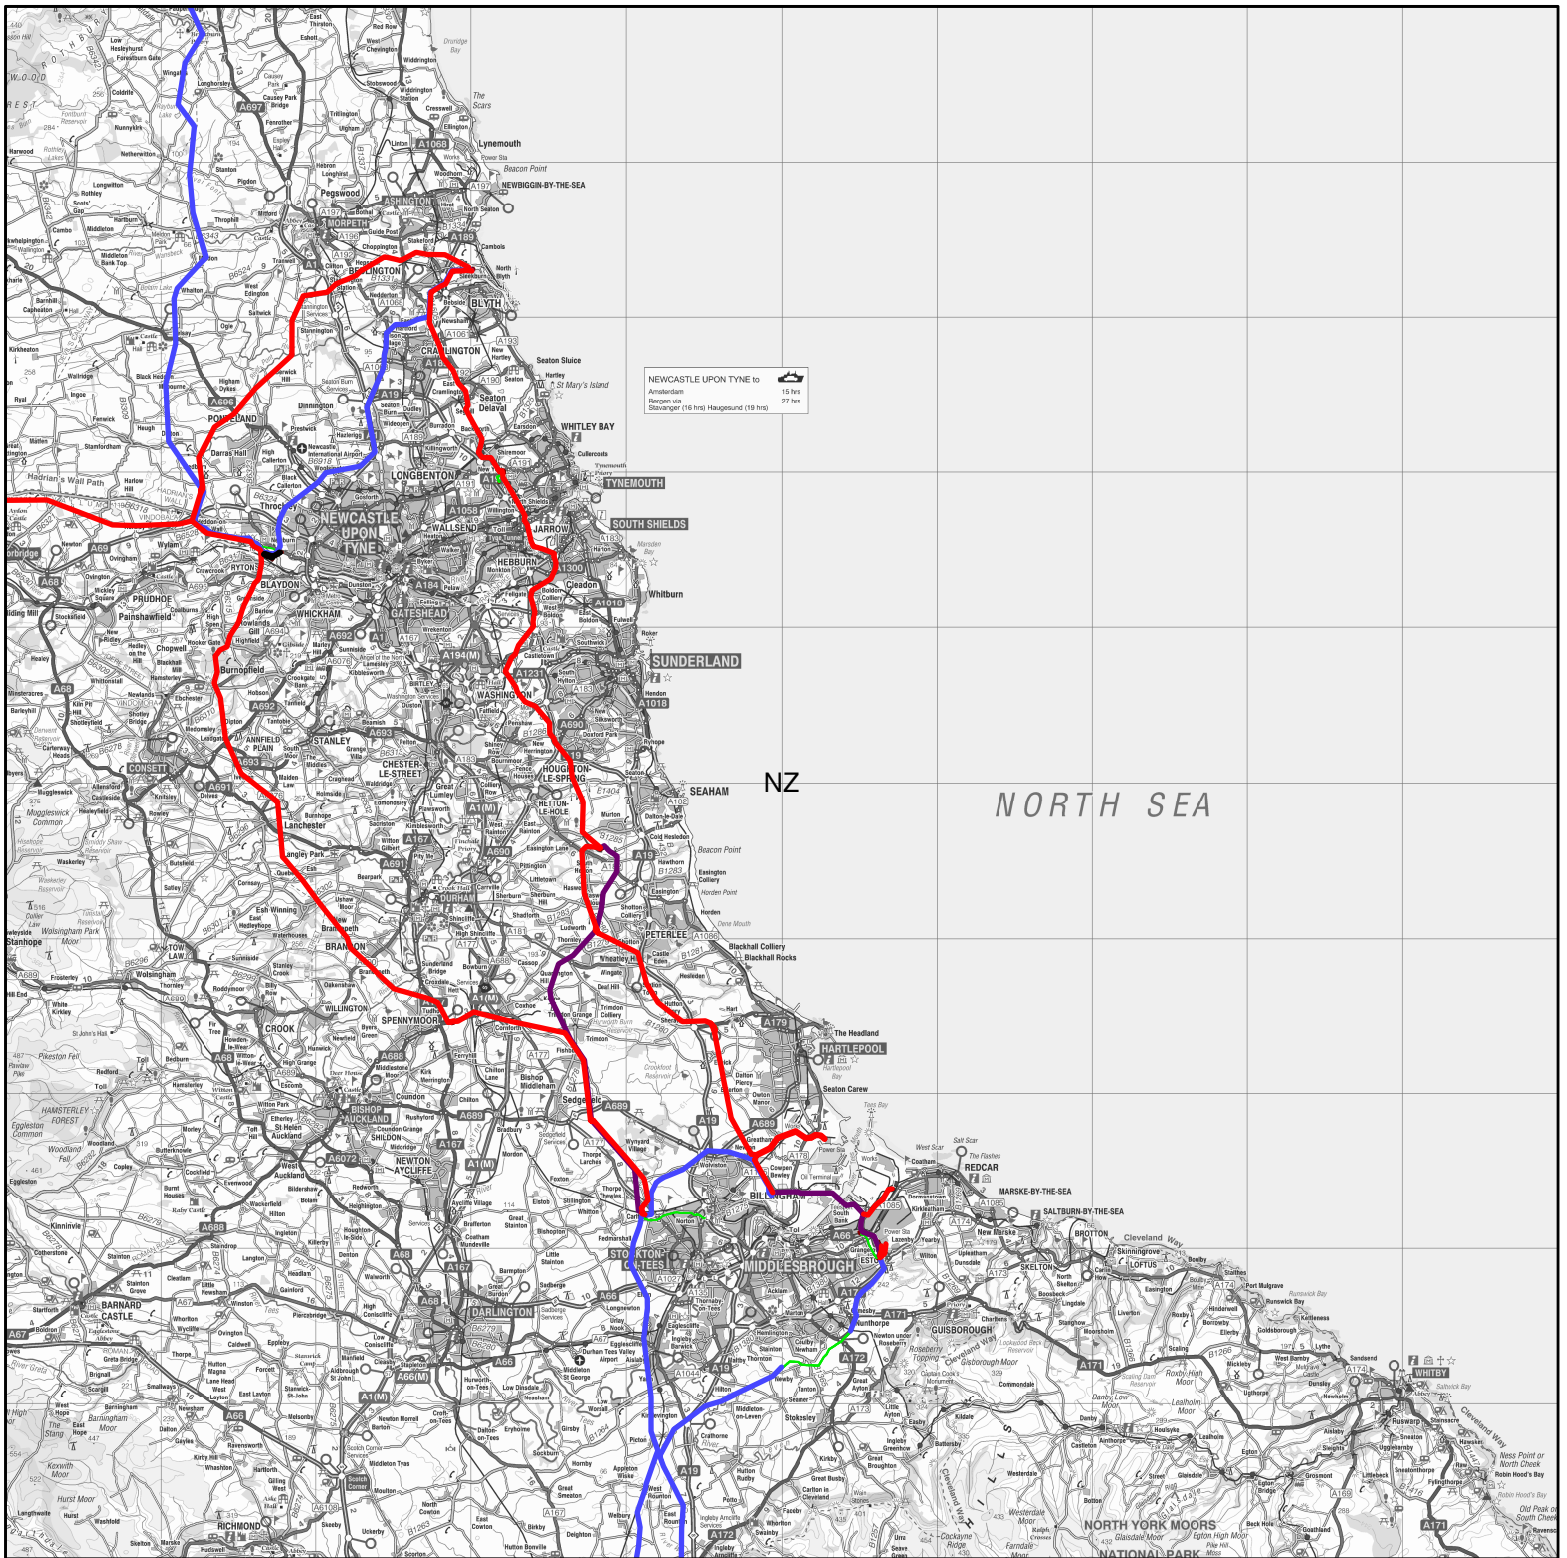

NZ

National Grid high-voltage cable locations © Copyright National Grid Transco.  
Map reproduced from the Ordnance Survey Map by permission of Ordnance Survey on behalf of the controller of Her Majesty's Stationery Office.  
© Crown Copyright Ordnance Survey,  
NATIONAL GRID ELECTRICITY - 100024241