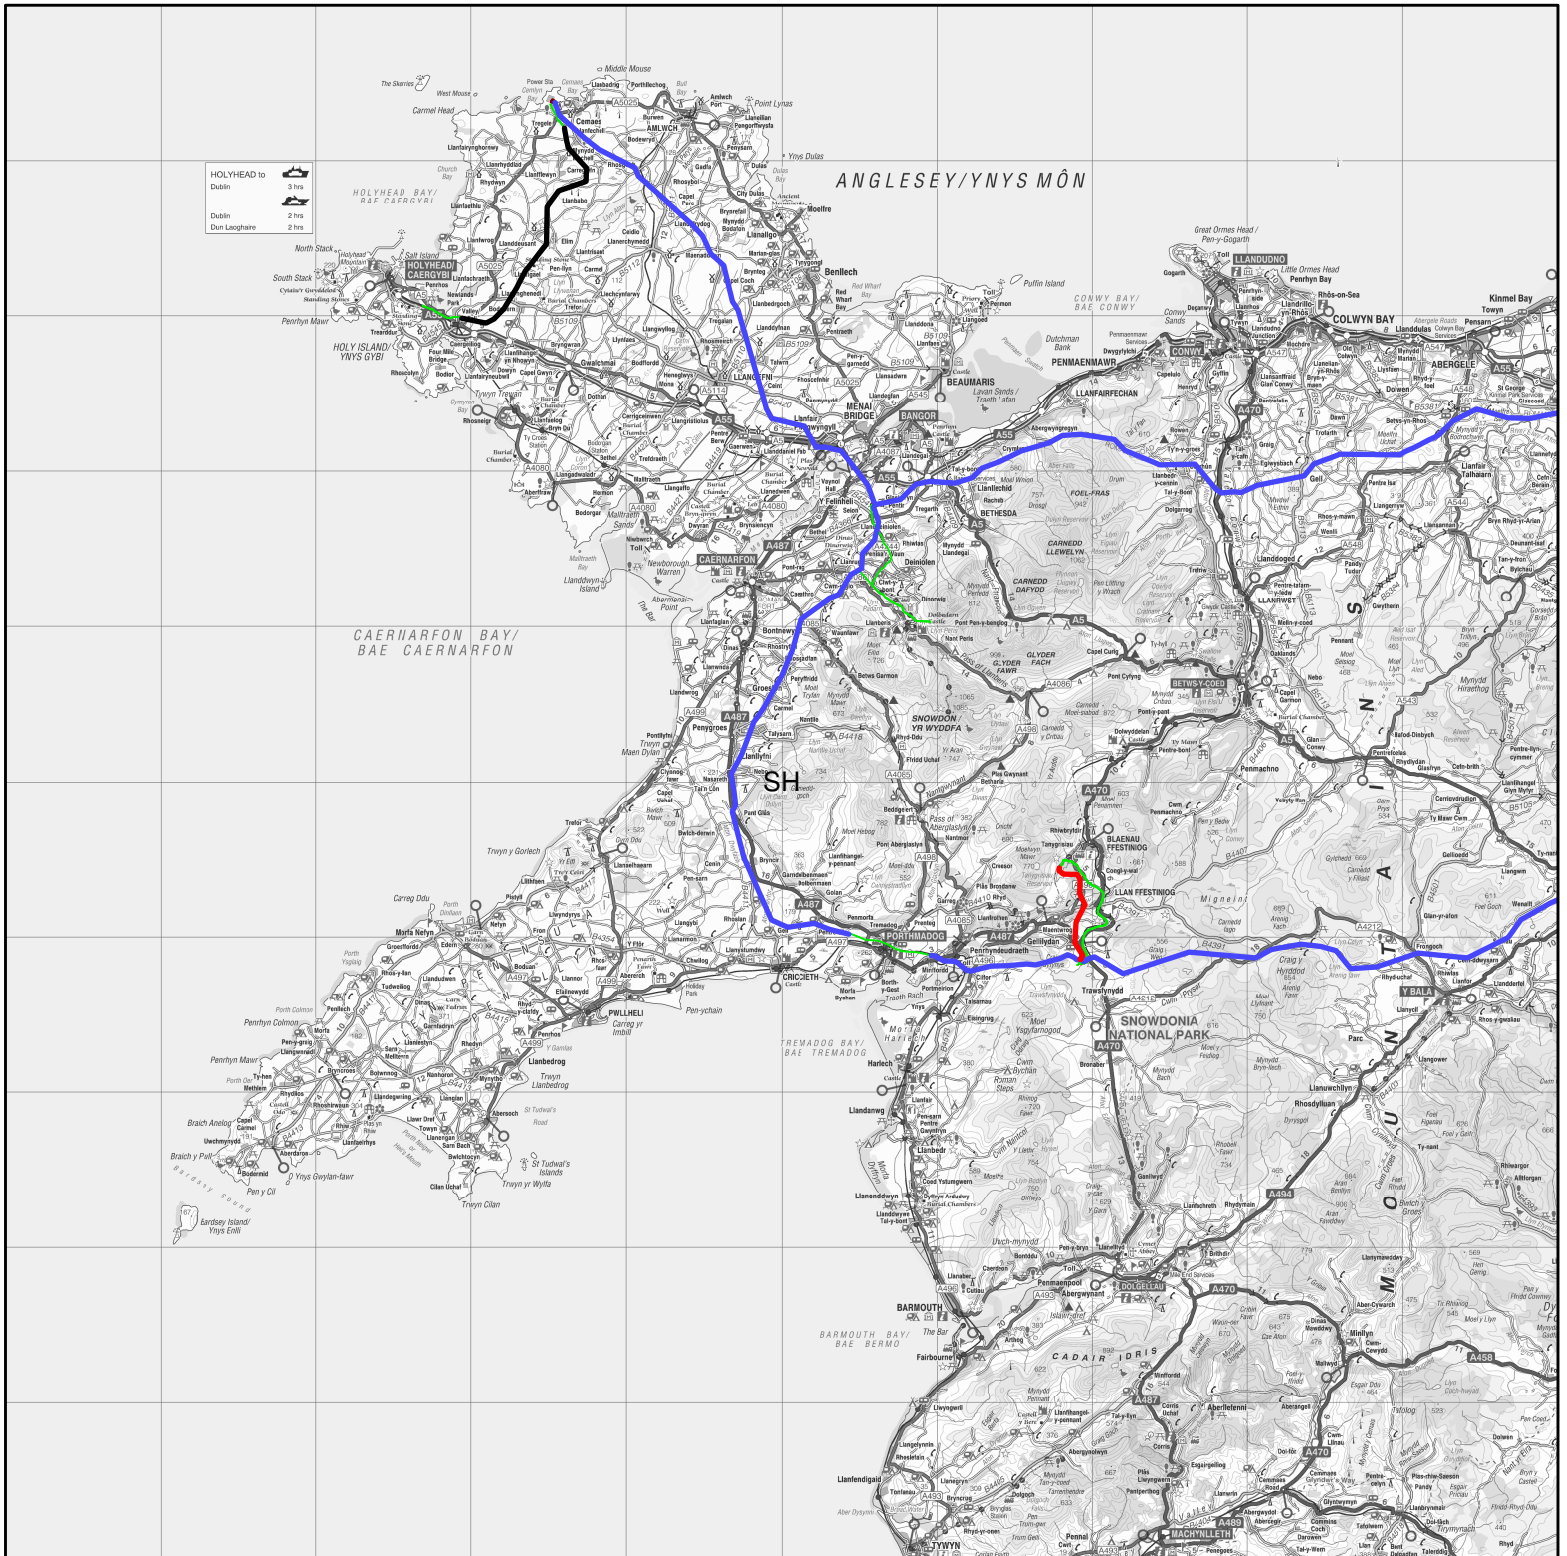

SH

National Grid high-voltage cable locations © Copyright National Grid Transco.  
Map reproduced from the Ordnance Survey Map by permission of Ordnance Survey on behalf of the controller of Her Majesty's Stationery Office.  
© Crown Copyright Ordnance Survey,  
NATIONAL GRID ELECTRICITY - 100024241