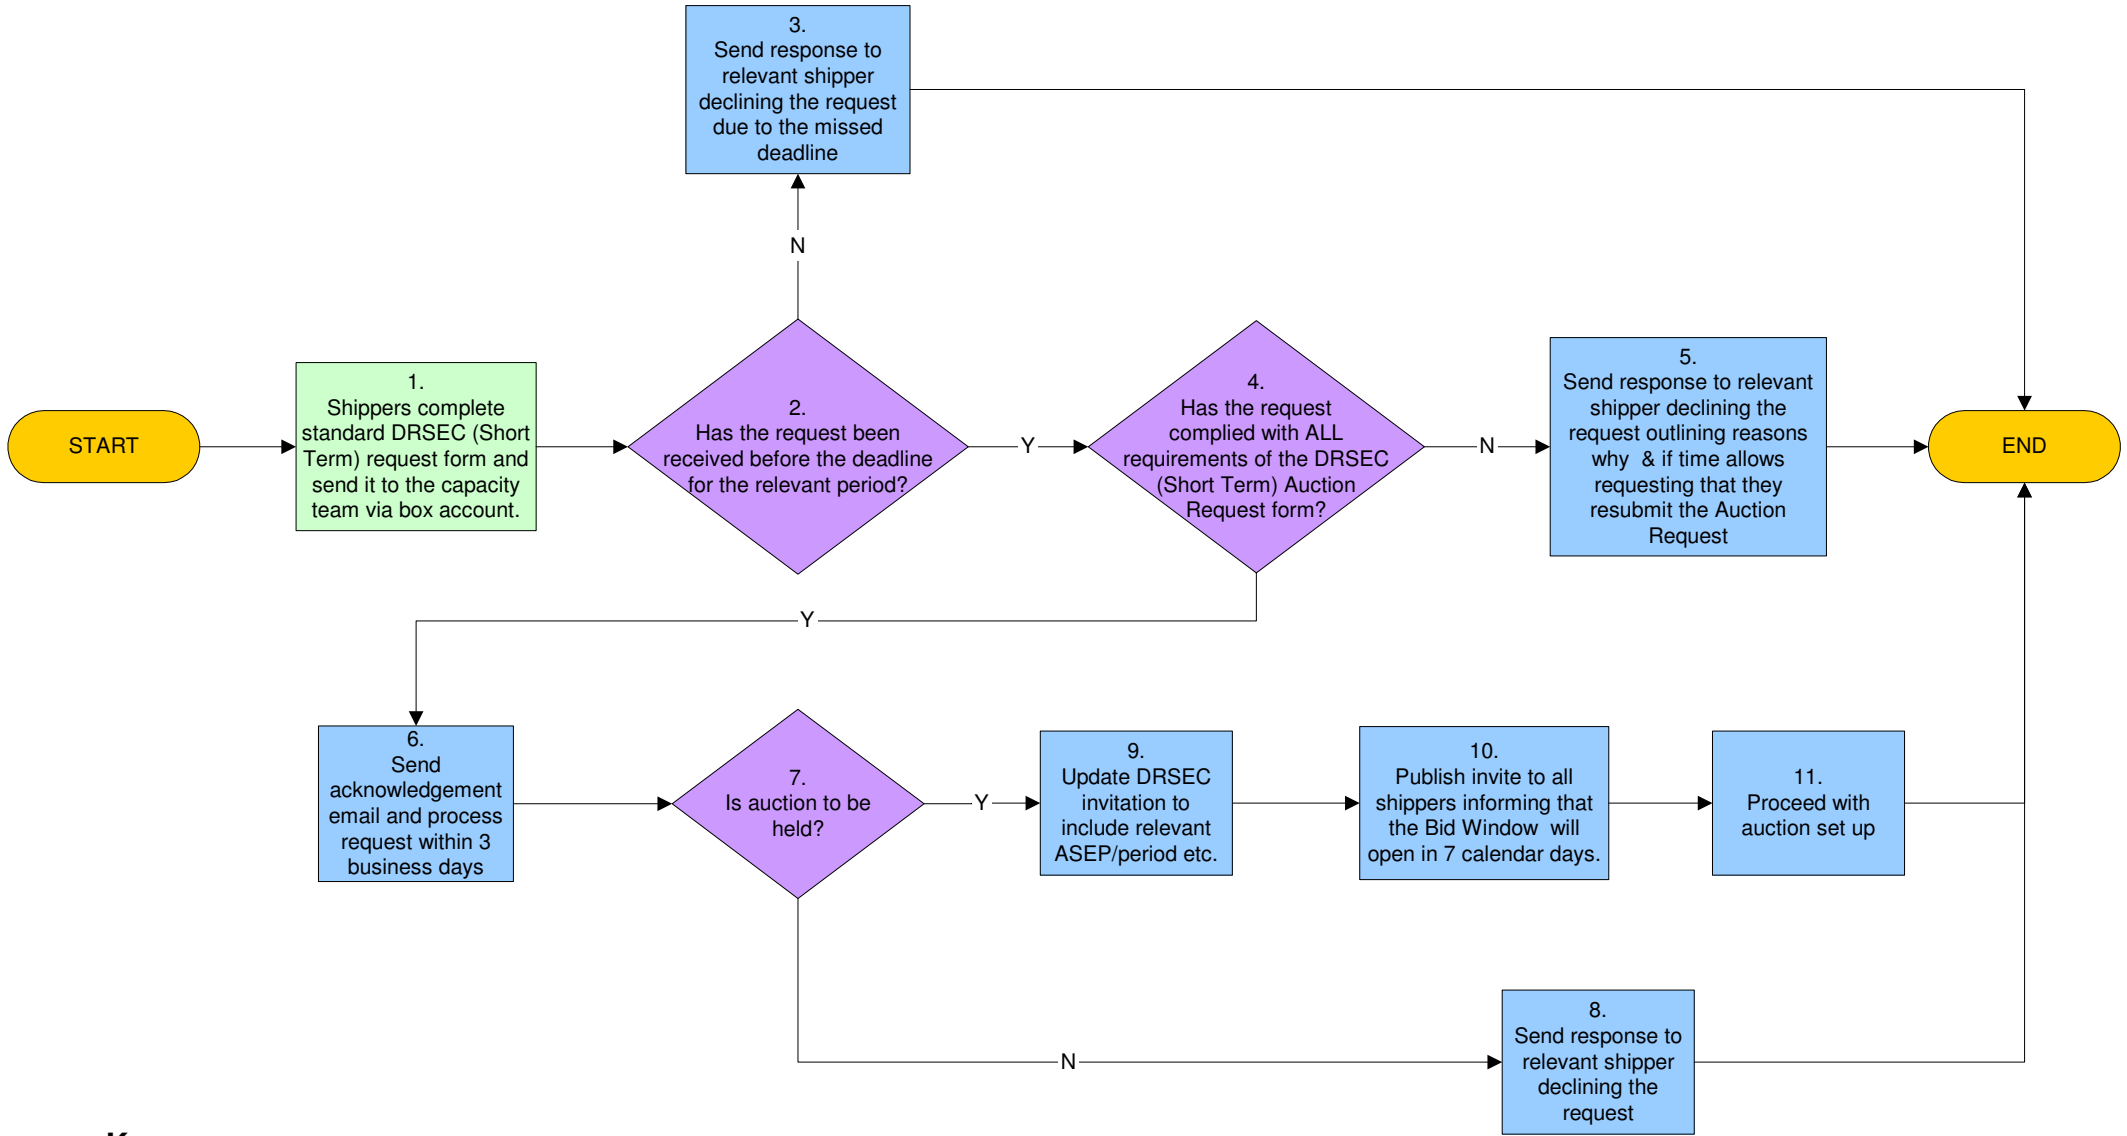

Short Term DRSEC Auction Request Process Flow Diagram

Key

= Capacity Team Action

= Shipper Action