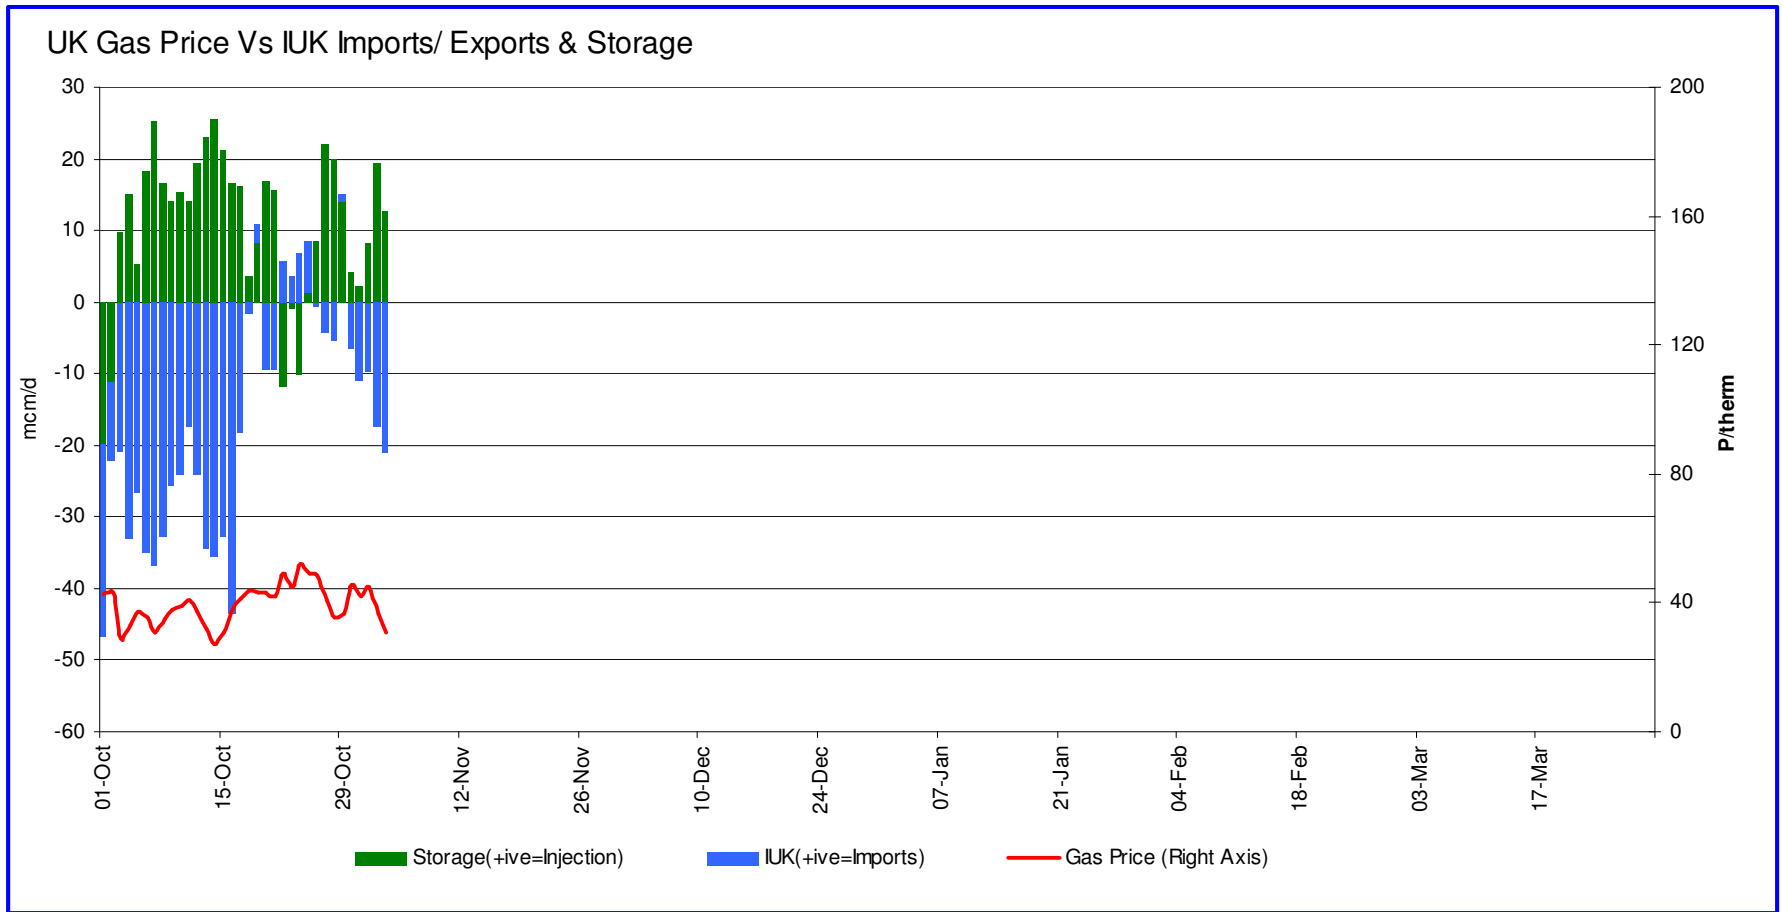

UK Gas Price vs. Interconnector & Storage Activity