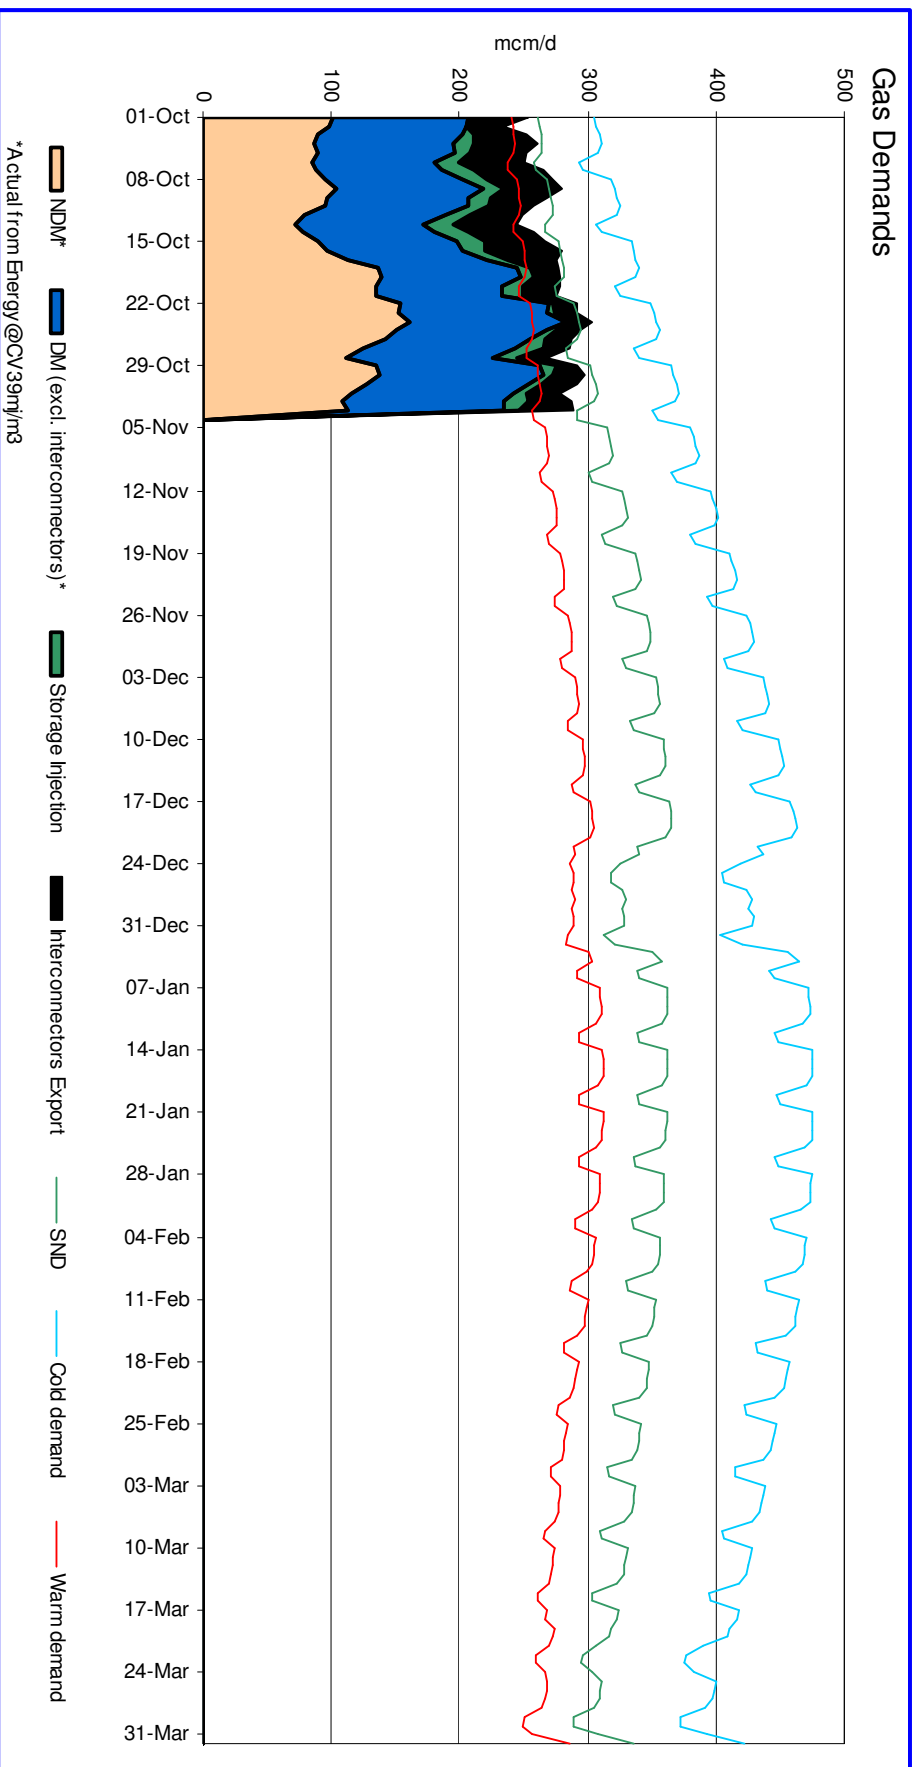

# Gas Operations Winter Reporting

---

Monthly Web Updates

# Monthly Web Updates

---

- ◆ This winter National Grid will be including a ‘backwards looking’ monthly Winter update on its external website.
- ◆ The document for Gas will contain a number of charts:
  - ◆ Gas Supply Build Up
  - ◆ Gas Demands (breakdown)
  - ◆ UKCS Monitor
  - ◆ Import Assessment
  - ◆ Gas Price vs. Interconnector & Storage Activity

# Gas Demands

# Monthly Web Update - Location

---

- ◆ The update can be found under the 'Miscellaneous System info' page of nationalgrid.com:
  - ◆ <http://www.nationalgrid.com/uk/Gas/Data/misc/>
  - ◆ Updated Monthly on 1<sup>st</sup> Wednesday each month commencing on 7<sup>th</sup> November 2007.